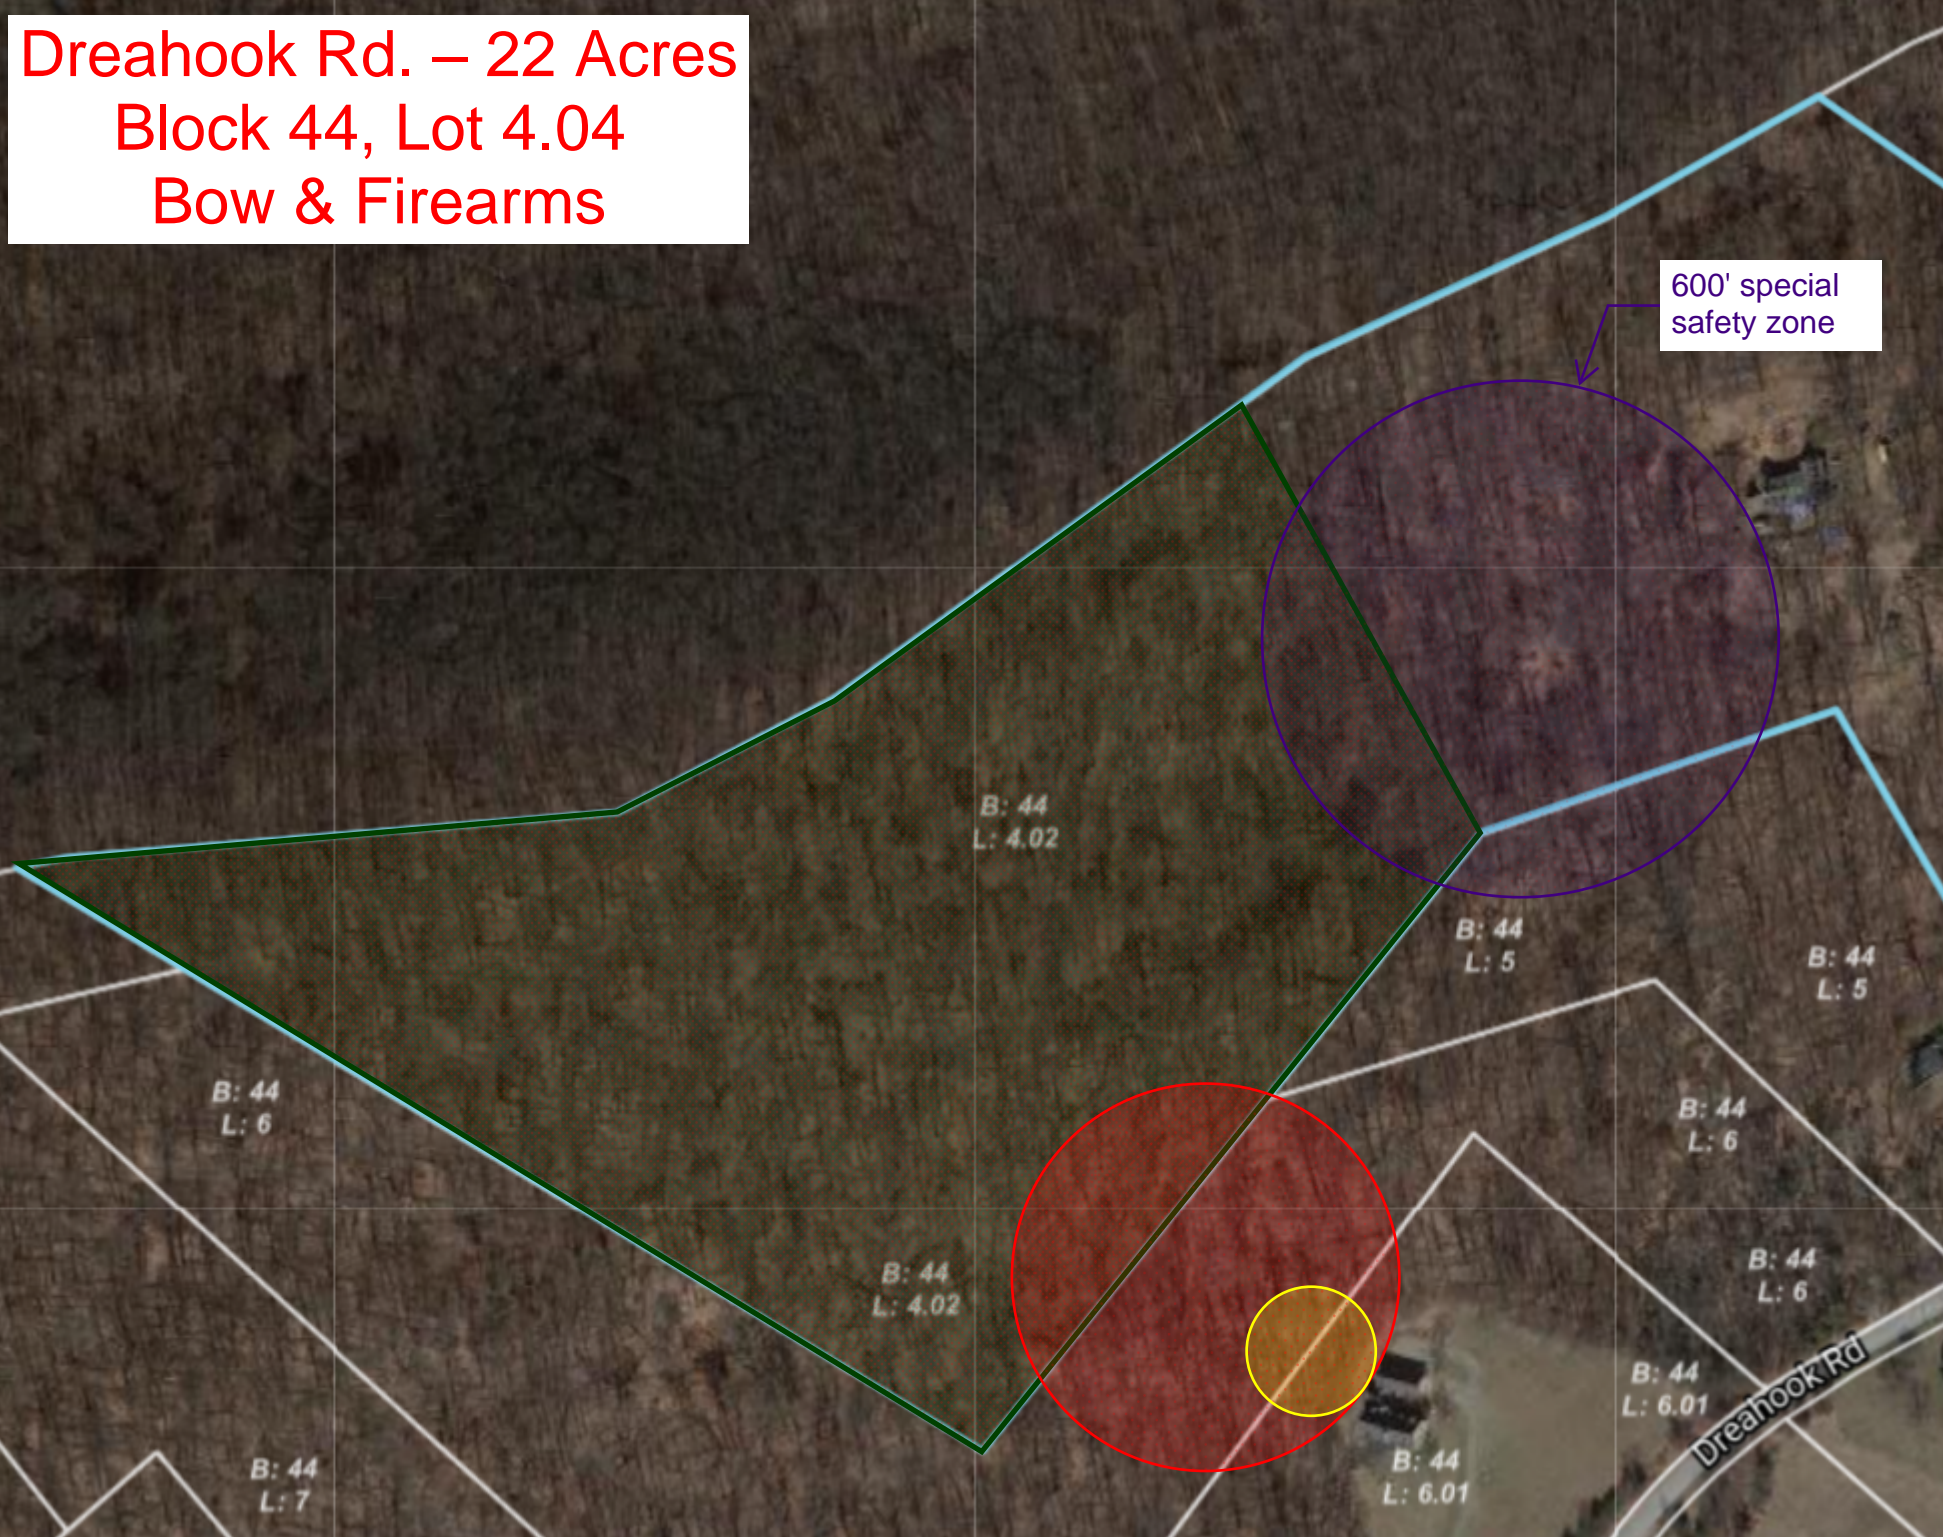

Dreahook Rd. – 8.5 Acres
Block 44, Lot 4.03
Bow Only

600' special
safety zone

B: 44
L: 4.02

B: 45
L: 27.01

B: 44
L: 5

26 Holland Brook Rd – 47.8 Acres
Block 53, Lot 7.9
Bow & Firearms

Van Neste Dr – 35.2 Acres
Block 75, Lot 17.90
Bow Only

25 Holland Brook Rd – 35.8 Acres
Block 46, Lot 10.99
Bow & Firearms

Vislocky. - 85.4 Acres
Block 25. Lots 19, 20
Bow & Firearms

River Trail – 69 Acres
Block 72, Lot 36.99
Bow & Firearms

Dreahook Rd. – 22 Acres
Block 44, Lot 4.04
Bow & Firearms

600' special safety zone

B: 44
L: 4.02

B: 44
L: 5

B: 44
L: 5

B: 44
L: 6

B: 44
L: 6

B: 44
L: 6

B: 44
L: 4.02

B: 44
L: 6.01

B: 44
L: 7

B: 44
L: 6.01

Dreahook Rd

Whitehouse – 19.7 Acres
Block 13, Lot 21
Bow & Firearms

B: 13
L: 8

B: 13
L: 22

B: 13
L: 22