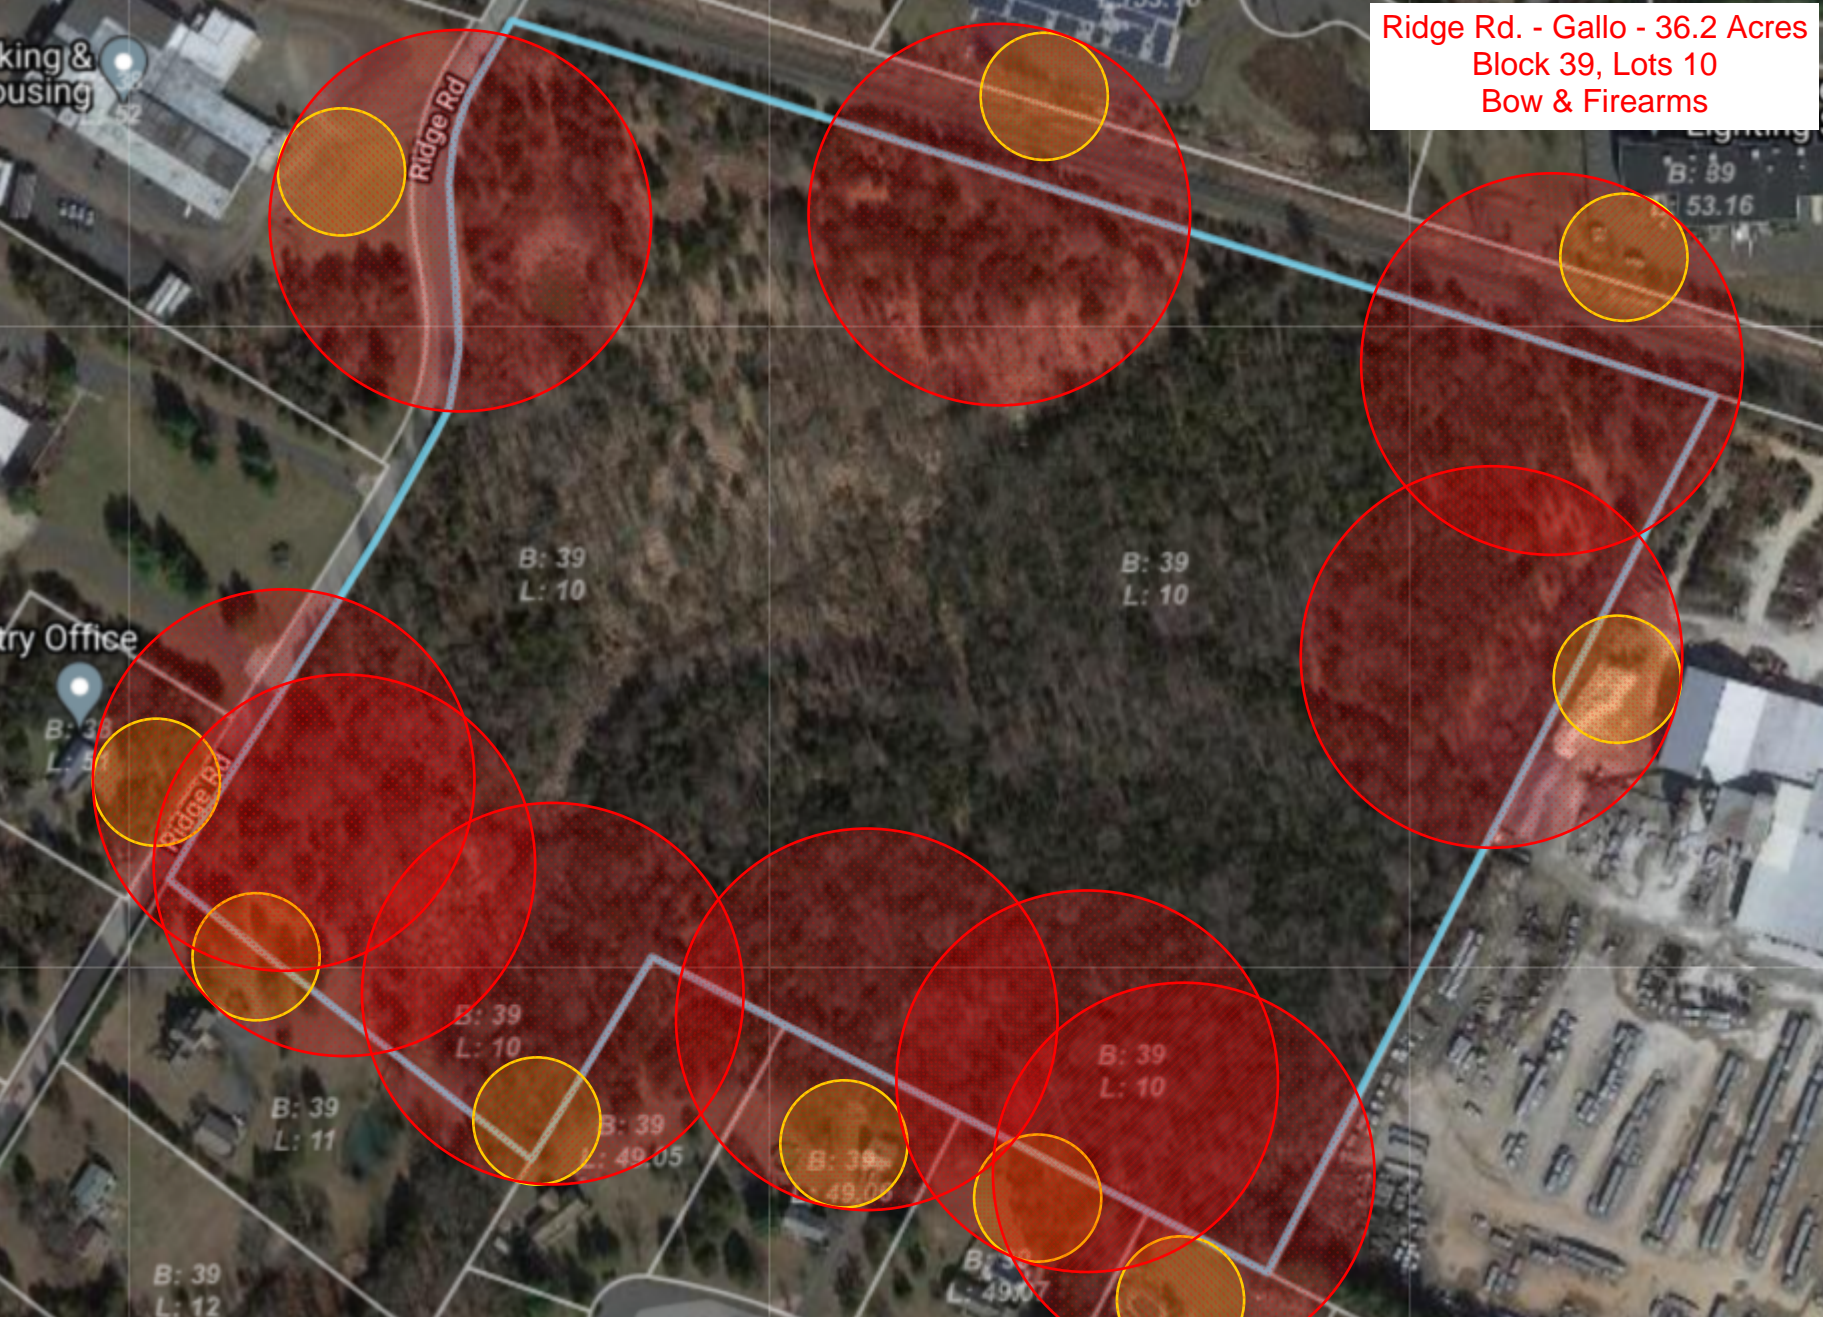

Dreahook Rd. – 8.5 Acres
Block 44, Lot 4.03
Bow Only

600' special
safety zone

B: 44
L: 4.02

B: 45
L: 27.01

B: 44
L: 5

26 Holland Brook Rd – 47.8 Acres
Block 53, Lot 7.9
Bow & Firearms

Van Neste Dr – 35.2 Acres
Block 75, Lot 17.90
Bow Only

B: 13
L: 23.05

Old Hwy 28

B: 17
L: 15

Old Hwy 28

From
Hunterdon
Gis Shapefil

Taylor's Mill Rd – 44.6 Acres
Block 3, Lots 3,3.01
Bow & Firearms

Ridge Rd. - Gallo - 36.2 Acres
Block 39, Lots 10
Bow & Firearms

B: 38
L: 38.35

B: 38
L: 38.34

B: 38
L: 38.32

B: 38
L: 38.30

B: 38
L: 38.27

B: 38
L: 54.14

B: 38
L: 50.02

Thor Solberg Rd
50.7 Acres – Block 57, Lot 2
Bow & Firearms