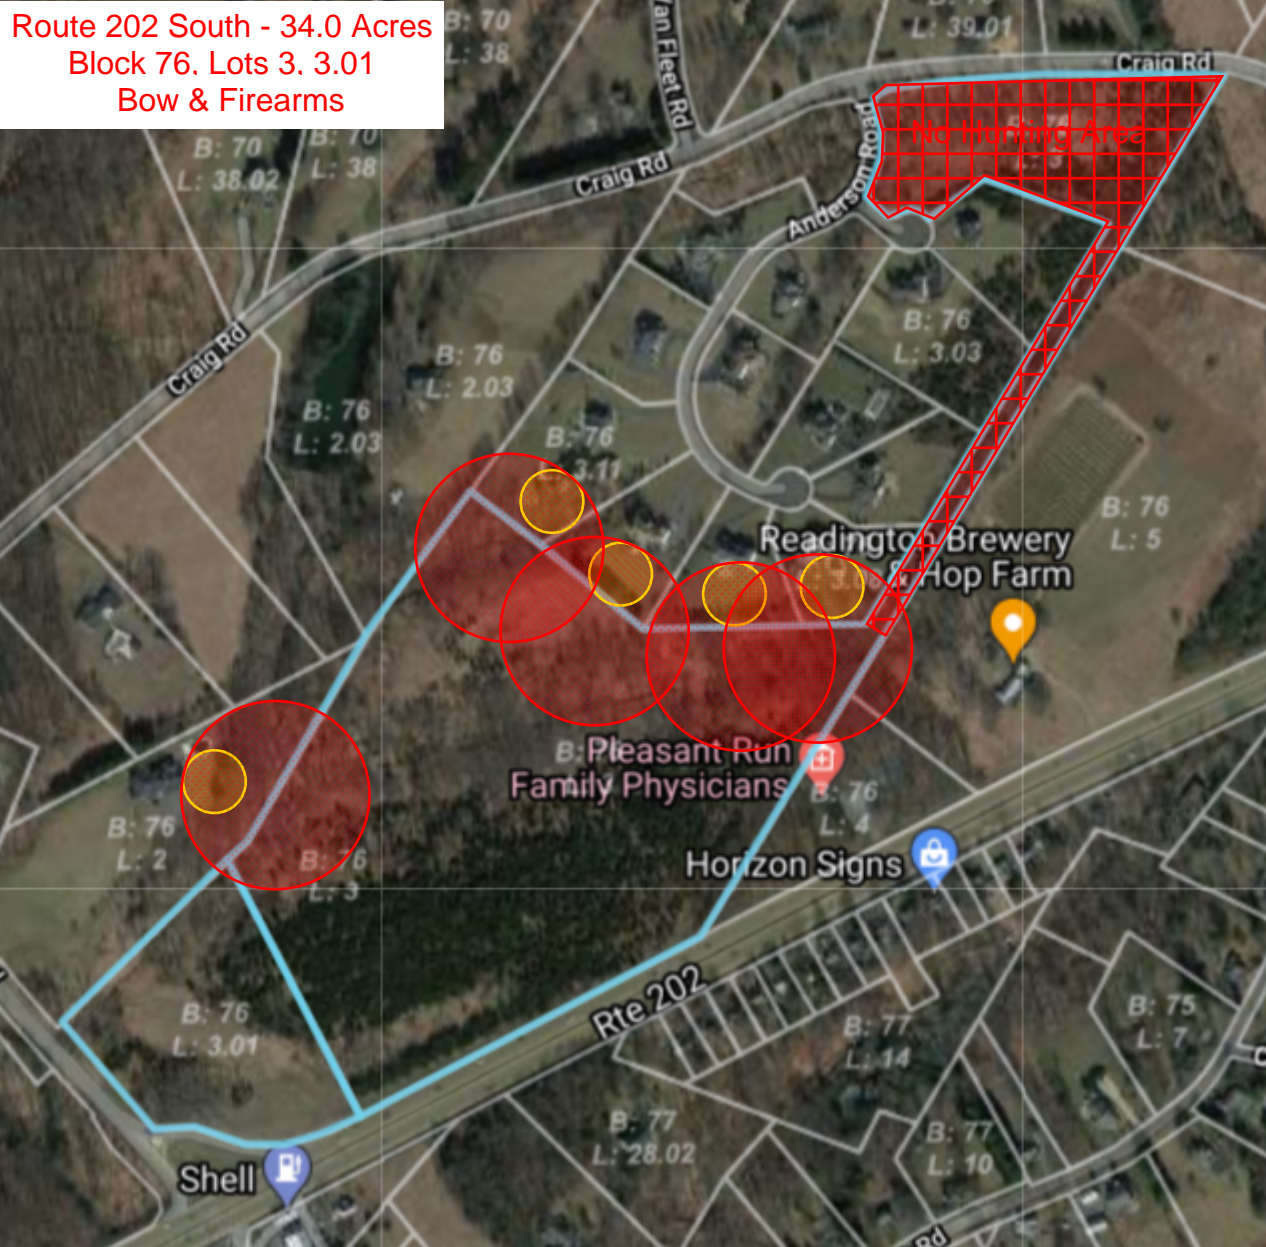

B: 74
L: 4.04

B: 74
L: 4

73
3.25

6

0

Route 202 South - 34.0 Acres
Block 76. Lots 3, 3.01
Bow & Firearms

L: 22

B: 63
L: 65