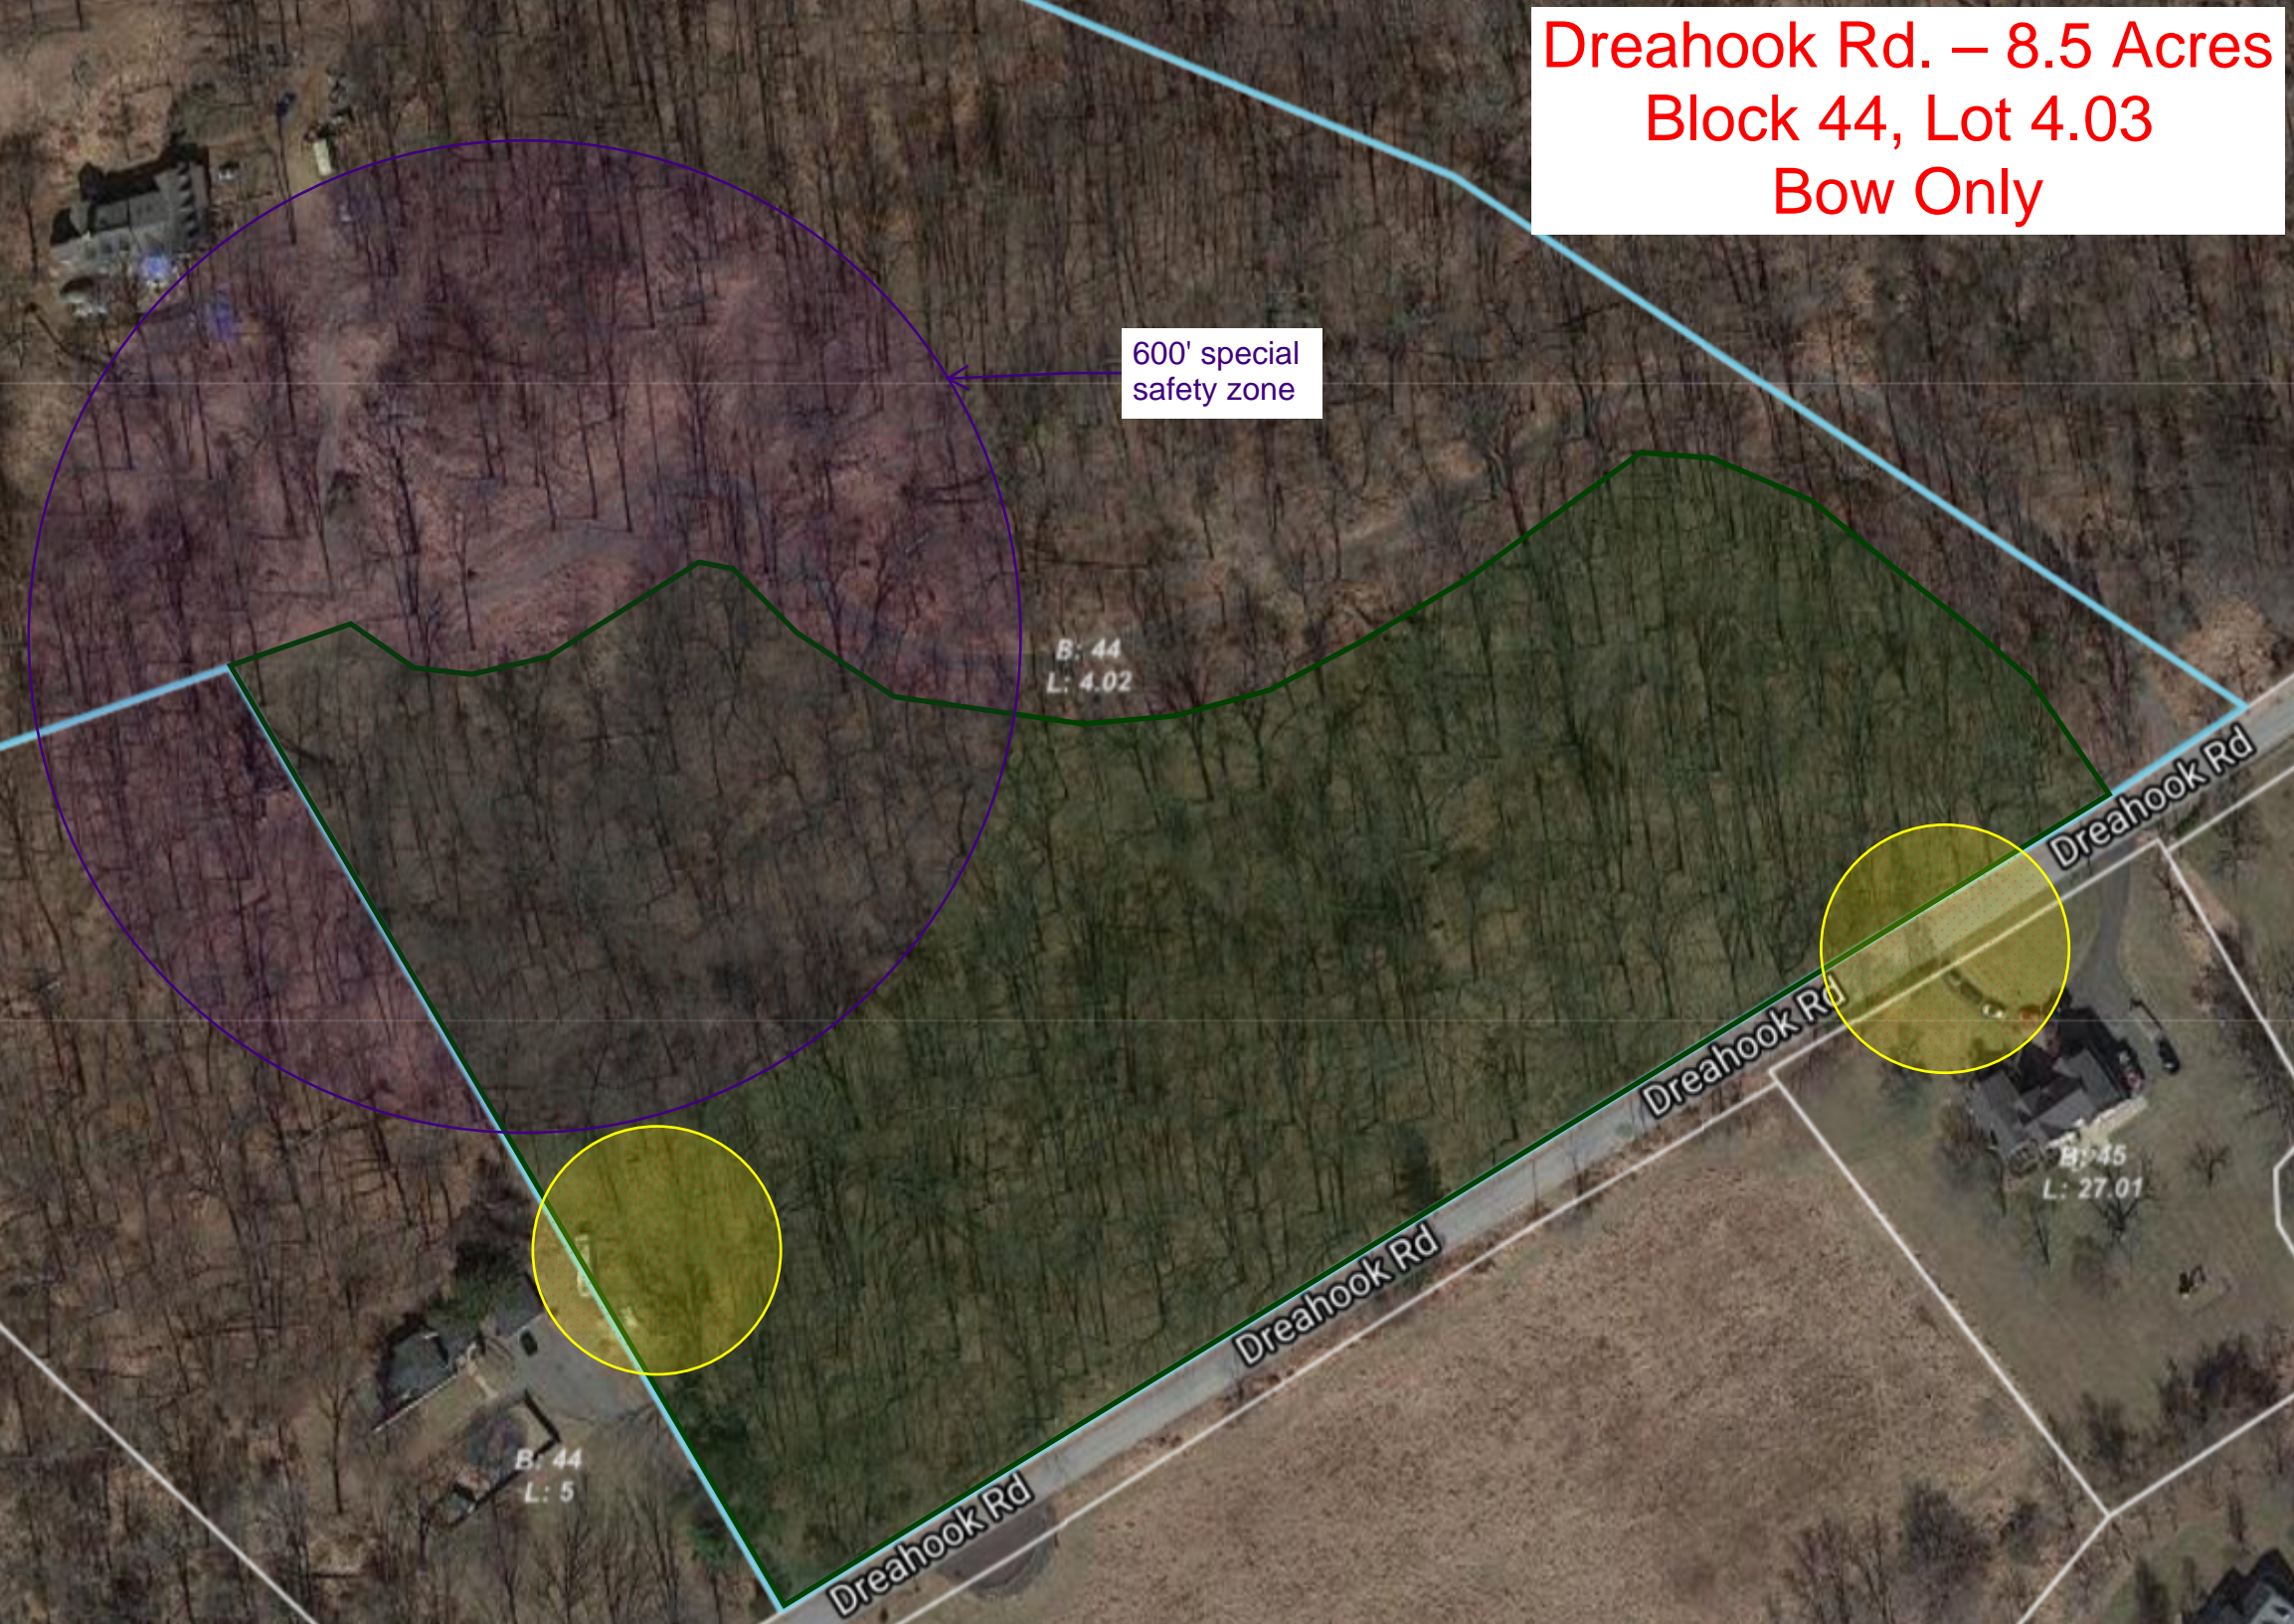

Dreahook Rd. – 8.5 Acres
Block 44, Lot 4.03
Bow Only

600' special
safety zone

B: 44
L: 4.02

B: 45
L: 27.01

B: 44
L: 5

26 Holland Brook Rd – 47.8 Acres
Block 53, Lot 7.9
Bow & Firearms

Van Neste Dr – 35.2 Acres
Block 75, Lot 17.90
Bow Only

25 Holland Brook Rd – 35.8 Acres
Block 46, Lot 10.99
Bow & Firearms

Vislocky. - 85.4 Acres
Block 25. Lots 19, 20
Bow & Firearms

River Trail – 69 Acres
Block 72, Lot 36.99
Bow & Firearms

Dreahook Rd. – 22 Acres
Block 44, Lot 4.04
Bow & Firearms

B: 44
L: 6.01

B: 44
L: 7

B: 44
L: 6.01

Dreahook Rd

Whitehouse – 19.7 Acres
Block 13, Lot 21
Bow & Firearms

B: 13
L: 8

B: 13
L: 22

B: 13
L: 22

626 Rt. 523 – 16.7 Acres
Block 46, Lot 5.07
Bow and Firearm

B: 45
L: 4.01

B: 46
L: 6.01

B: 46
L: 6.01

Rte 523

B: 46
L: 5.07

B: 46
L: 5.07

B: 46
L: 5.17