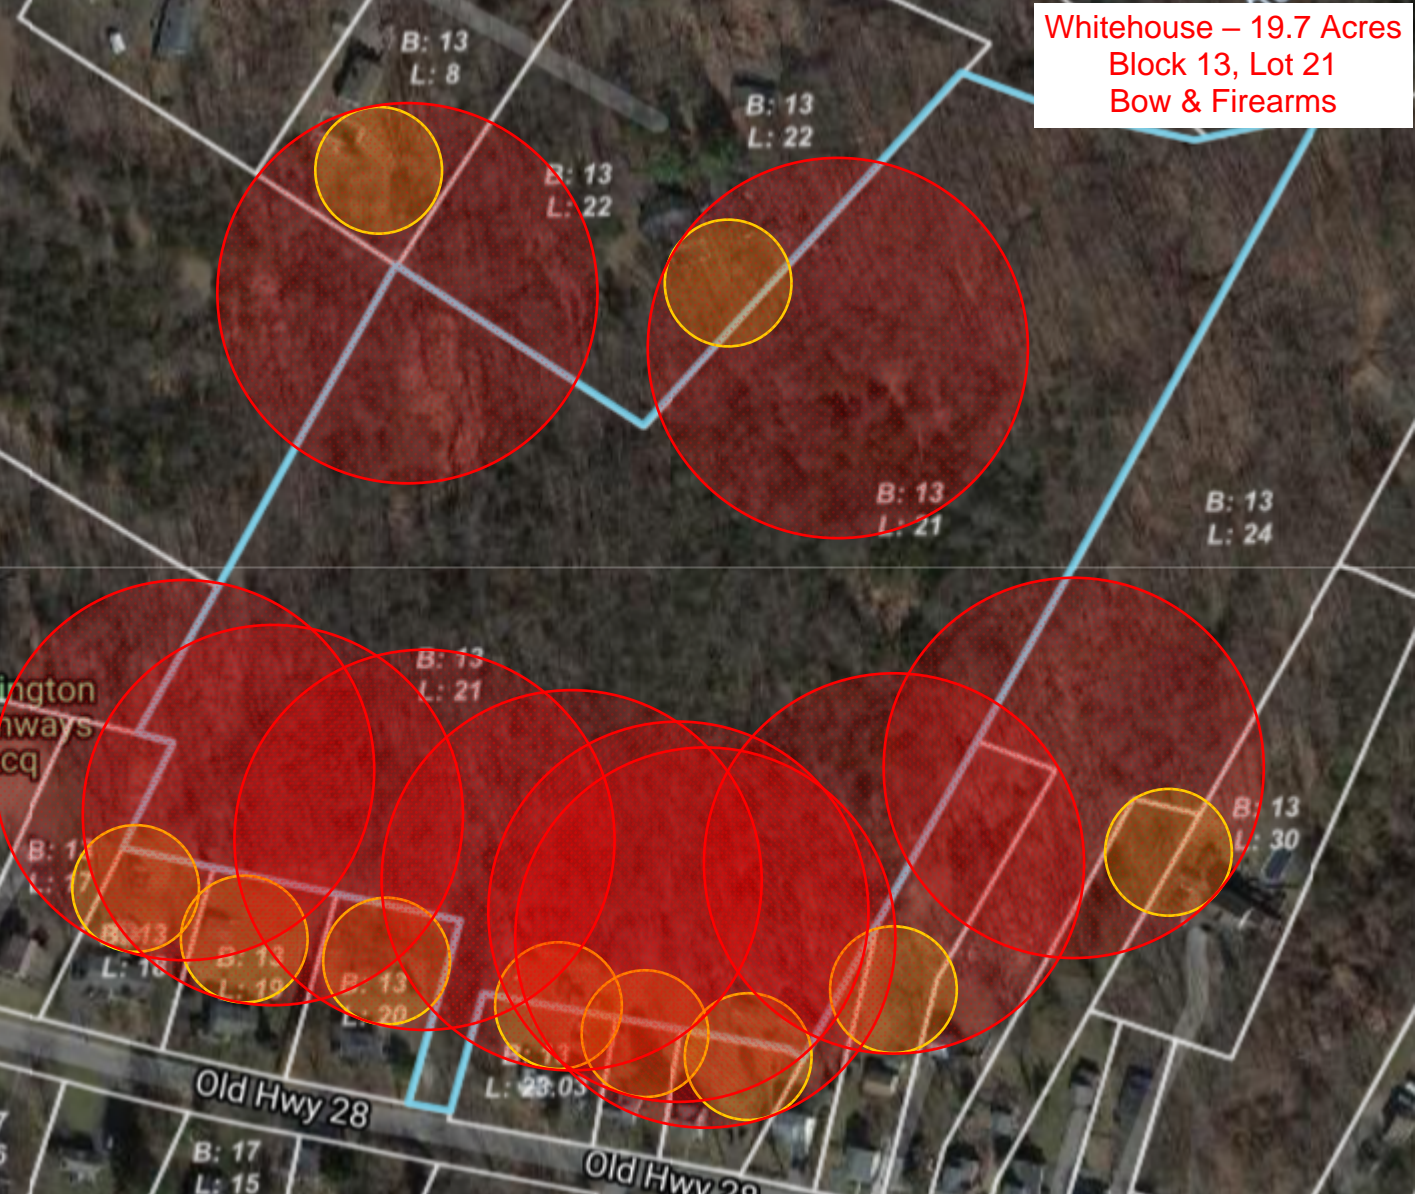

Dreahook Rd. – 8.5 Acres
Block 44, Lot 4.03
Bow Only

600' special
safety zone

B: 44
L: 4.02

B: 45
L: 27.01

B: 44
L: 5

26 Holland Brook Rd – 47.8 Acres
Block 53, Lot 7.9
Bow & Firearms

Van Neste Dr – 35.2 Acres
Block 75, Lot 17.90
Bow Only

25 Holland Brook Rd – 35.8 Acres
Block 46, Lot 10.99
Bow & Firearms

Vislocky. - 85.4 Acres
Block 25. Lots 19, 20
Bow & Firearms

River Trail – 69 Acres
Block 72, Lot 36.99
Bow & Firearms

Dreahook Rd. – 22 Acres
Block 44, Lot 4.04
Bow & Firearms

600' special safety zone

B: 44
L: 4.02

B: 44
L: 5

B: 44
L: 5

B: 44
L: 6

B: 44
L: 6

B: 44
L: 6

B: 44
L: 4.02

B: 44
L: 6.01

B: 44
L: 7

B: 44
L: 6.01

Dreahook Rd

Whitehouse – 19.7 Acres
Block 13, Lot 21
Bow & Firearms

B: 13
L: 8

B: 13
L: 22

B: 13
L: 22