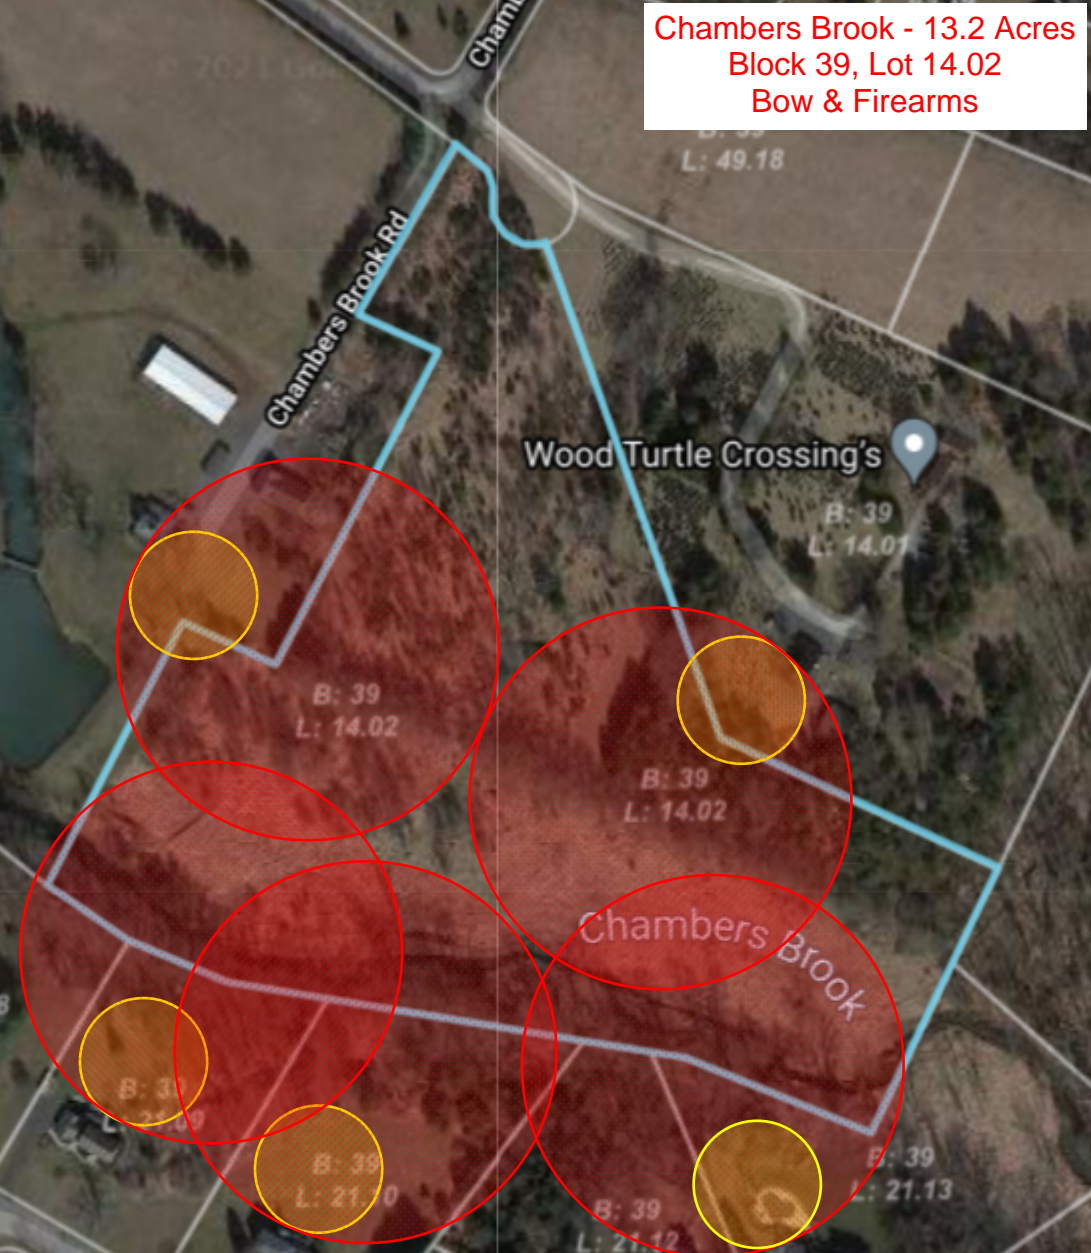

B: 74
L: 4.04

B: 74
L: 4

73
3.25

6

0

Route 202 South - 34.0 Acres
Block 76. Lots 3, 3.01
Bow & Firearms

L: 22

B: 63
L: 65

B: 63
L: 66

B: 63
L: 68

Landlocked
Open Space

B: 63
L: 24

B: 63
L: 23

B: 63
L: 25

B: 63
L: 25

B: 63
L: 27

Wood Lot

Round Mountain - 31.2 Acres
Block 63, Lots 24,27,66,68
Bow & Firearms

E. Whitehouse Greenway -
77.1 Acres
Block 13, Lots 54, 34.01, 31
Bow & Firearms

Chambers Brook - 13.2 Acres
Block 39, Lot 14.02
Bow & Firearms