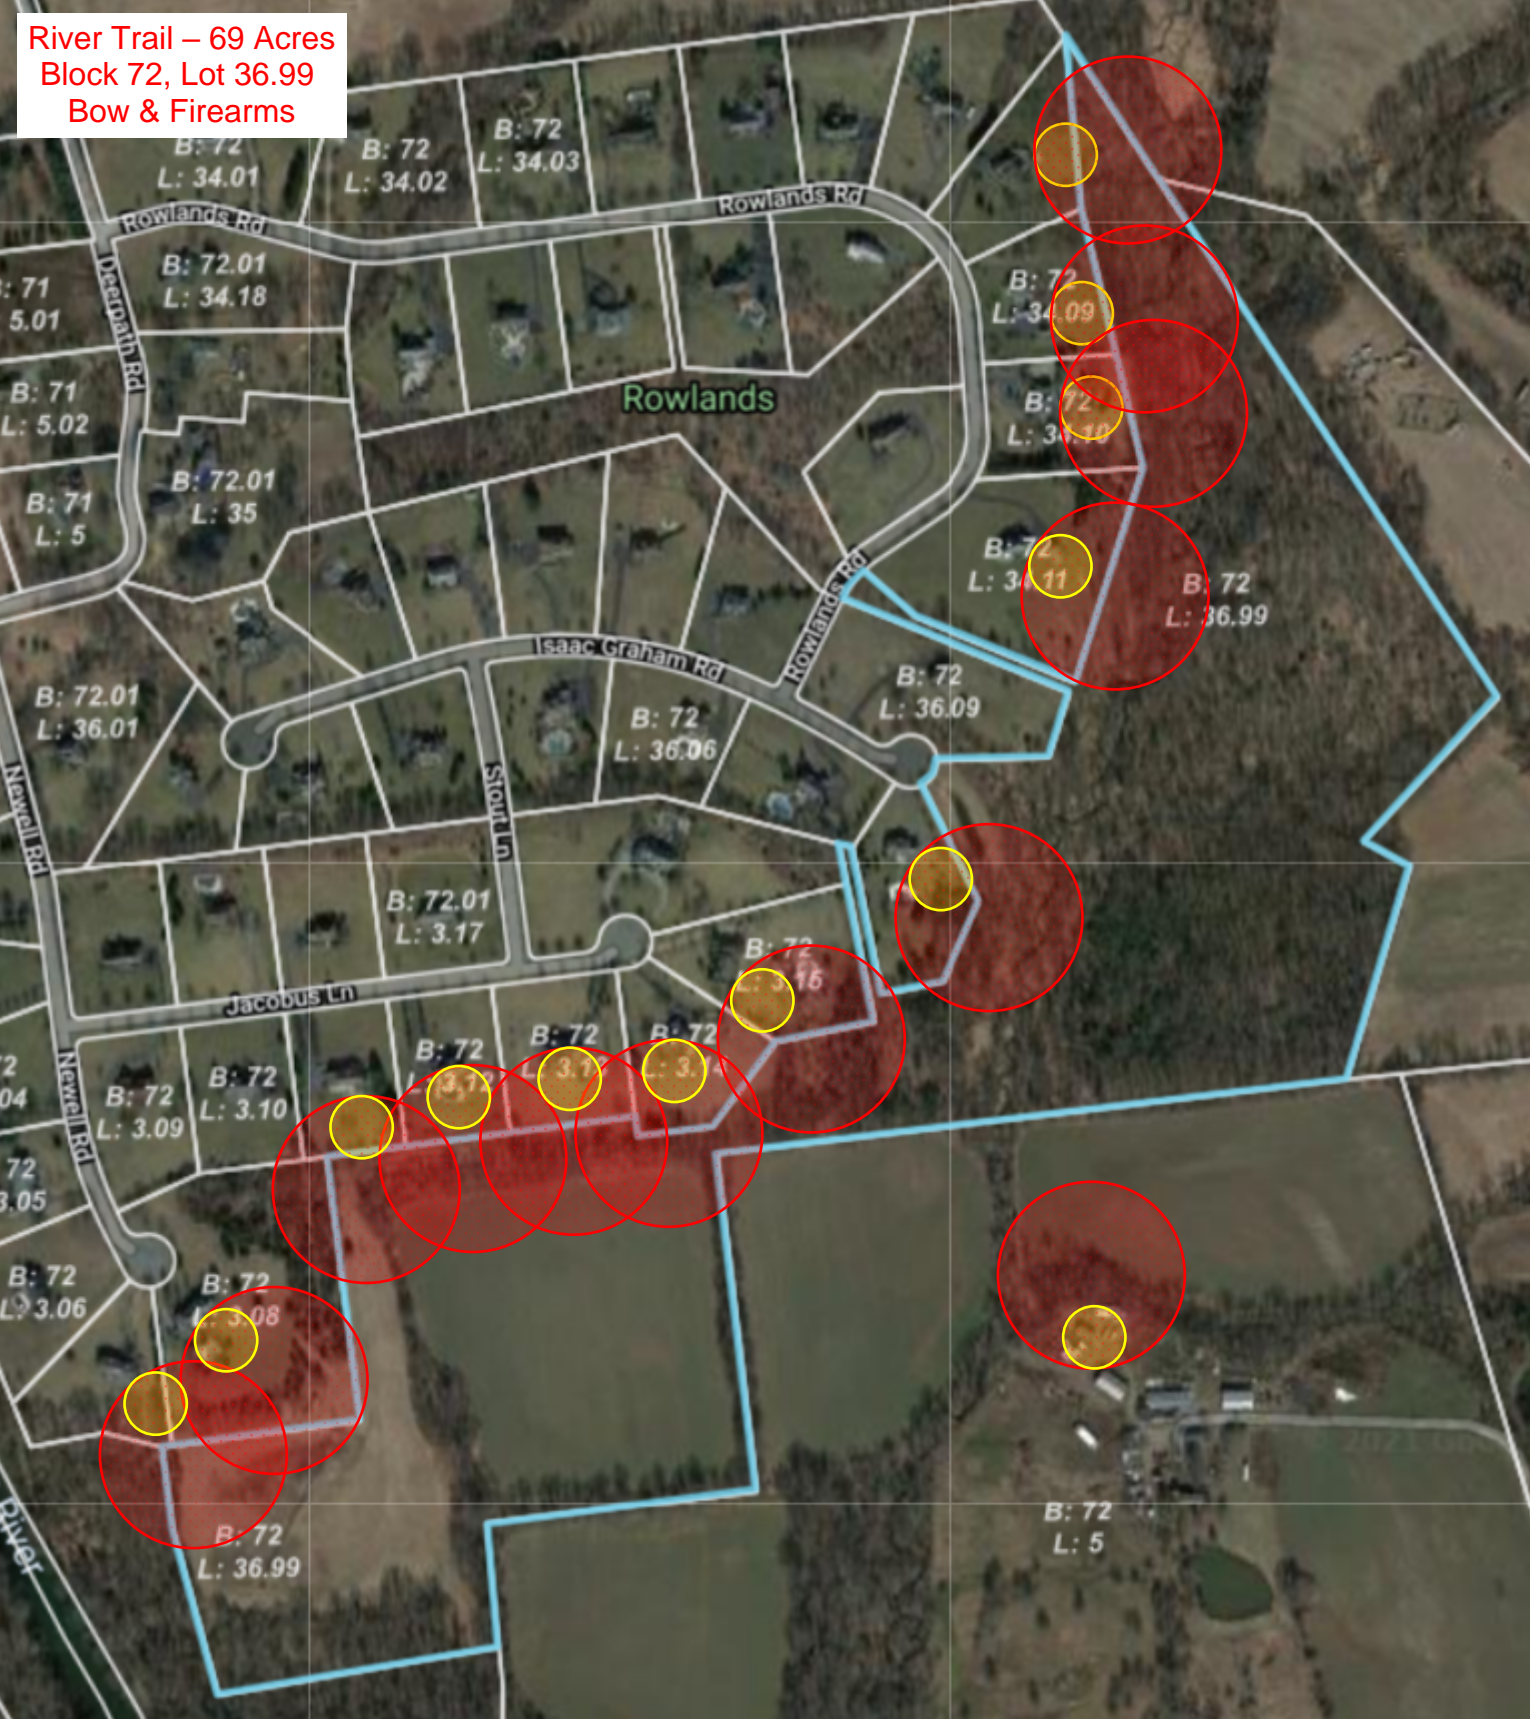

Dreahook Rd. – 8.5 Acres
Block 44, Lot 4.03
Bow Only

600' special
safety zone

B: 44
L: 4.02

B: 45
L: 27.01

B: 44
L: 5

26 Holland Brook Rd – 47.8 Acres
Block 53, Lot 7.9
Bow & Firearms

Van Neste Dr – 35.2 Acres
Block 75, Lot 17.90
Bow Only

25 Holland Brook Rd – 35.8 Acres
Block 46, Lot 10.99
Bow & Firearms

Vislocky. - 85.4 Acres
Block 25. Lots 19, 20
Bow & Firearms

River Trail – 69 Acres
Block 72, Lot 36.99
Bow & Firearms

Dreahook Rd. – 22 Acres
Block 44, Lot 4.04
Bow & Firearms

600' special safety zone

B: 44
L: 4.02

B: 44
L: 5

B: 44
L: 5

B: 44
L: 6

B: 44
L: 6

B: 44
L: 6

B: 44
L: 4.02