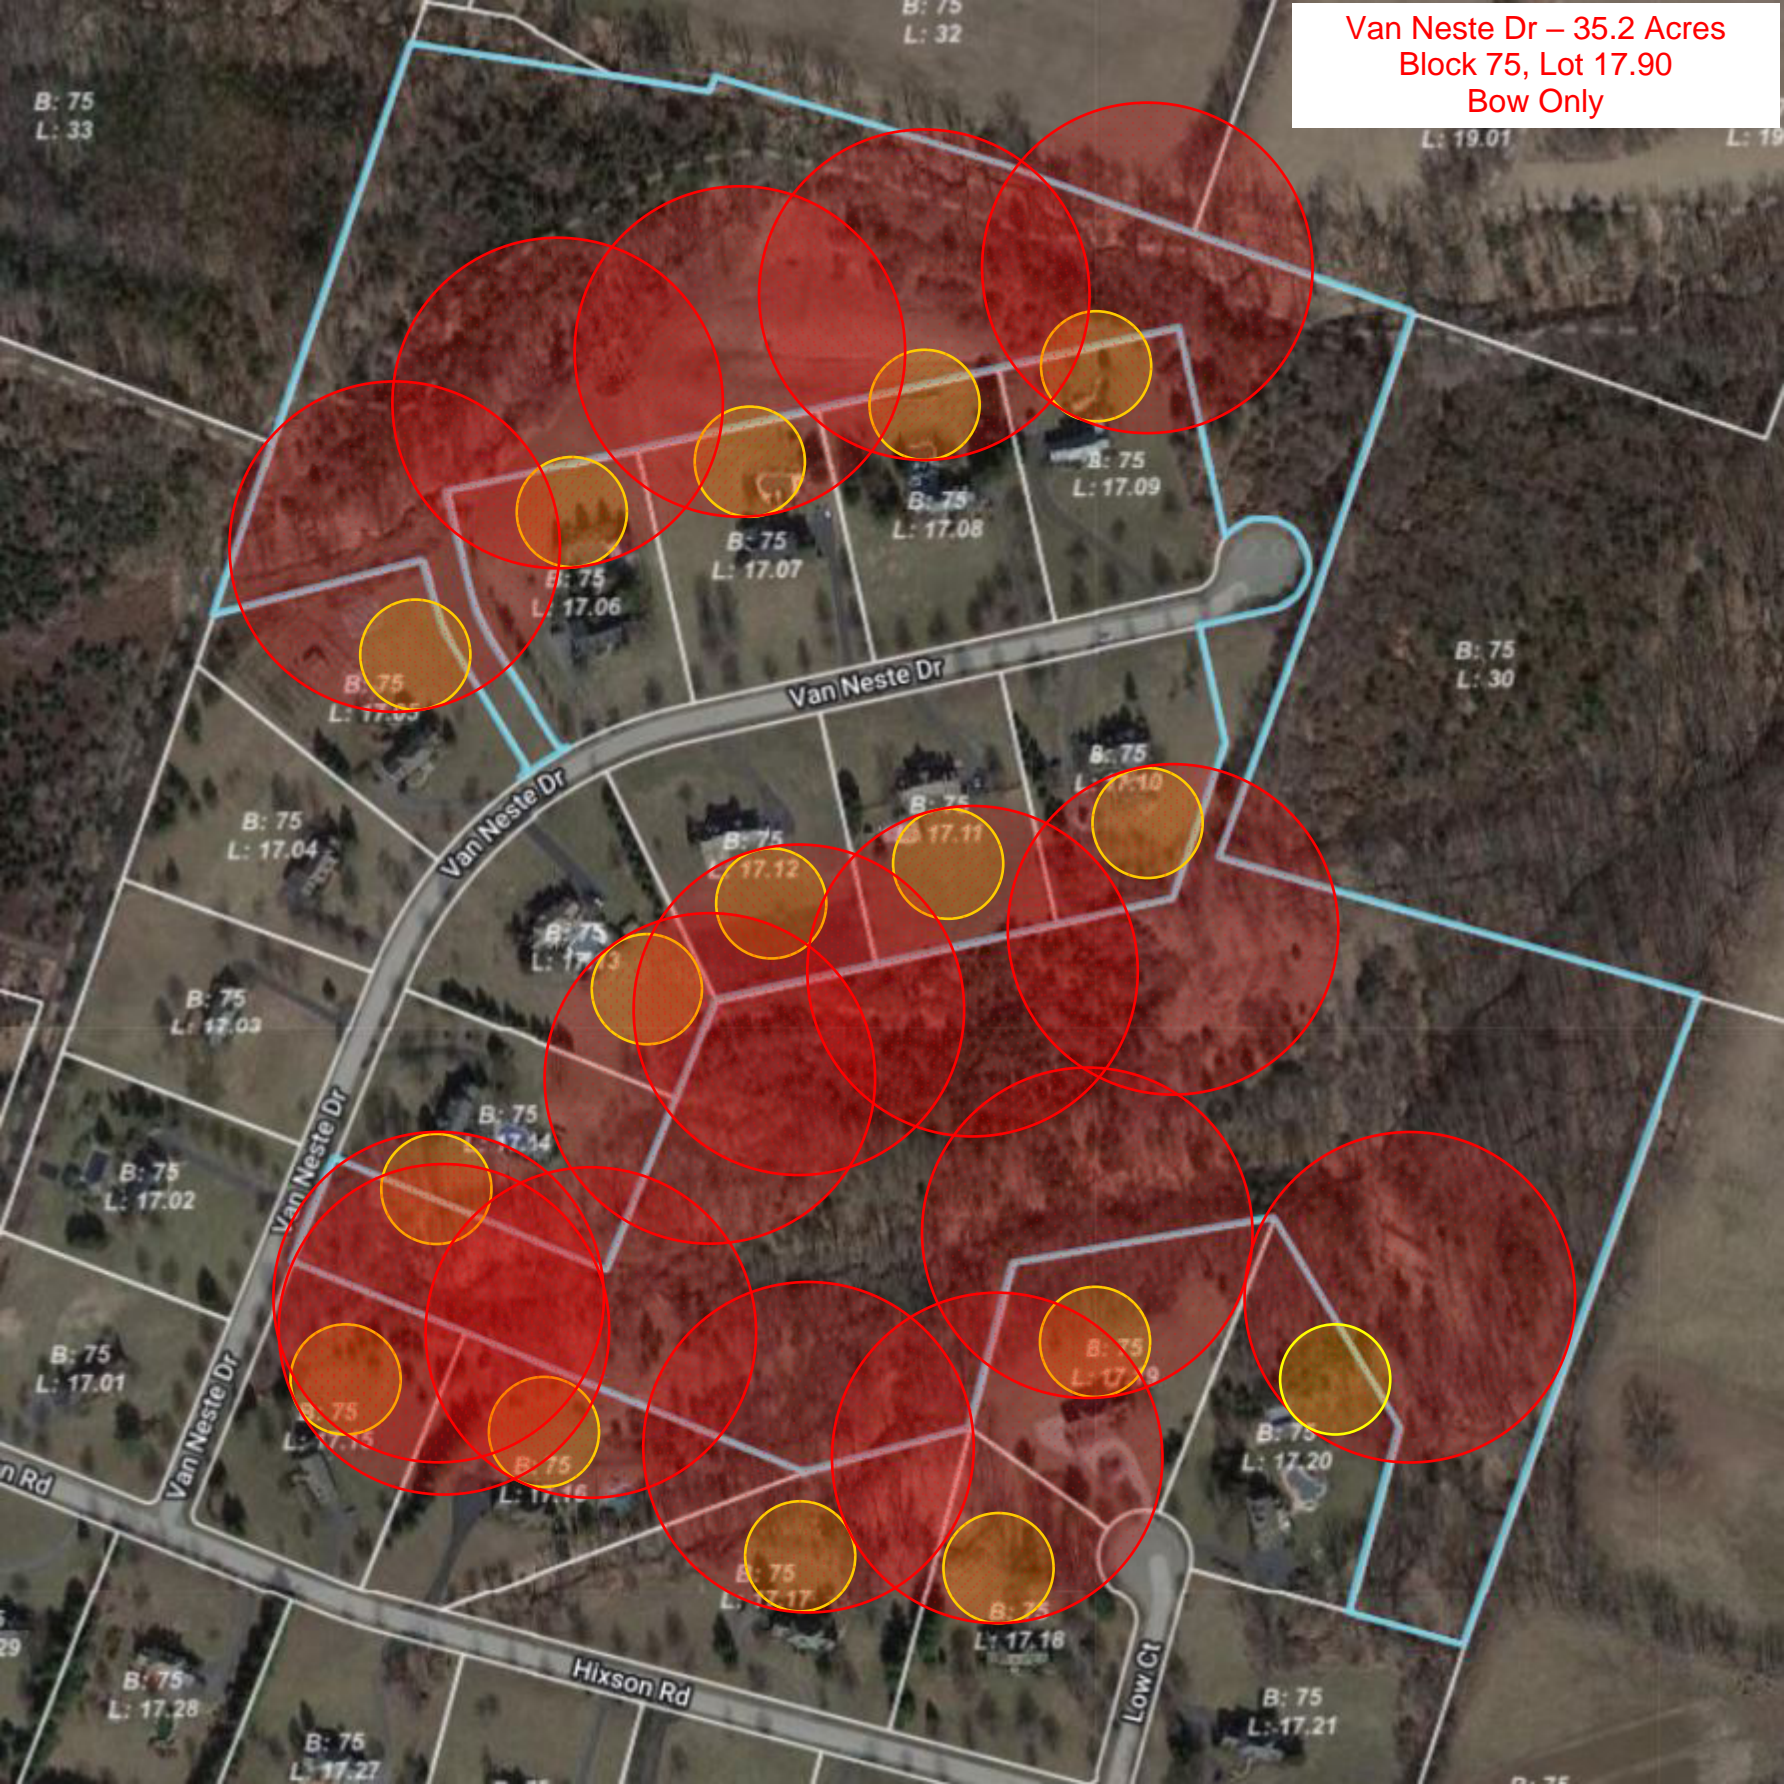

Dreahook Rd. – 8.5 Acres
Block 44, Lot 4.03
Bow Only

600' special
safety zone

B: 44
L: 4.02

B: 45
L: 27.01

B: 44
L: 5

26 Holland Brook Rd – 47.8 Acres
Block 53, Lot 7.9
Bow & Firearms

Van Neste Dr – 35.2 Acres
Block 75, Lot 17.90
Bow Only

25 Holland Brook Rd – 35.8 Acres
Block 46, Lot 10.99
Bow & Firearms

Vislocky. - 85.4 Acres
Block 25. Lots 19, 20
Bow & Firearms

River Trail – 69 Acres
Block 72, Lot 36.99
Bow & Firearms

Dreahook Rd. – 22 Acres
Block 44, Lot 4.04
Bow & Firearms

600' special safety zone

B: 44
L: 4.02

B: 44
L: 5

B: 44
L: 5

B: 44
L: 6

B: 44
L: 6

B: 44
L: 6

B: 44
L: 4.02

B: 44
L: 6.01

B: 44
L: 7

B: 44
L: 6.01

Dreahook Rd

Whitehouse – 19.7 Acres
Block 13, Lot 21
Bow & Firearms

B: 13
L: 8

B: 13
L: 22

B: 13
L: 22