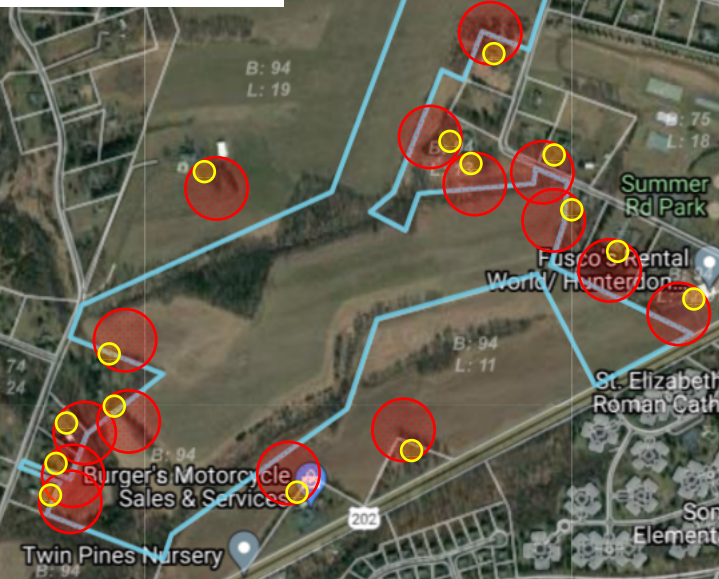

Rt. 22 - West of Rockaway Creek - 70 Acres
Block 21, Lot 30
Bow & Firearms

No Hunting Area

B: 21
L: 28

B: 21
L: 3

B: 21
L: 29

B: 4
L: 47.01

Vision Quest Auto C
B: 4
L: 46

Al Bohem's Golf Center

B: 21
L: 30

Van Horne Rd

B: 21
L: 15

B: 21
L: 17

B: 21
L: 30

B: 21
L: 19

B: 21
L: 19.07

B: 21
L: 18

B: 21

Miller Ln

Holland Brook Headwaters - 55.4 Acres
Block 45, Lot 26.06
Bow & Firearms

Lazy Brook Greenway
143.7 Acres
Block 94, Lot 8
Bow & Firearms

Saums - 49.6 Acres
Block 74, Lot 4.05
Bow & Firearms