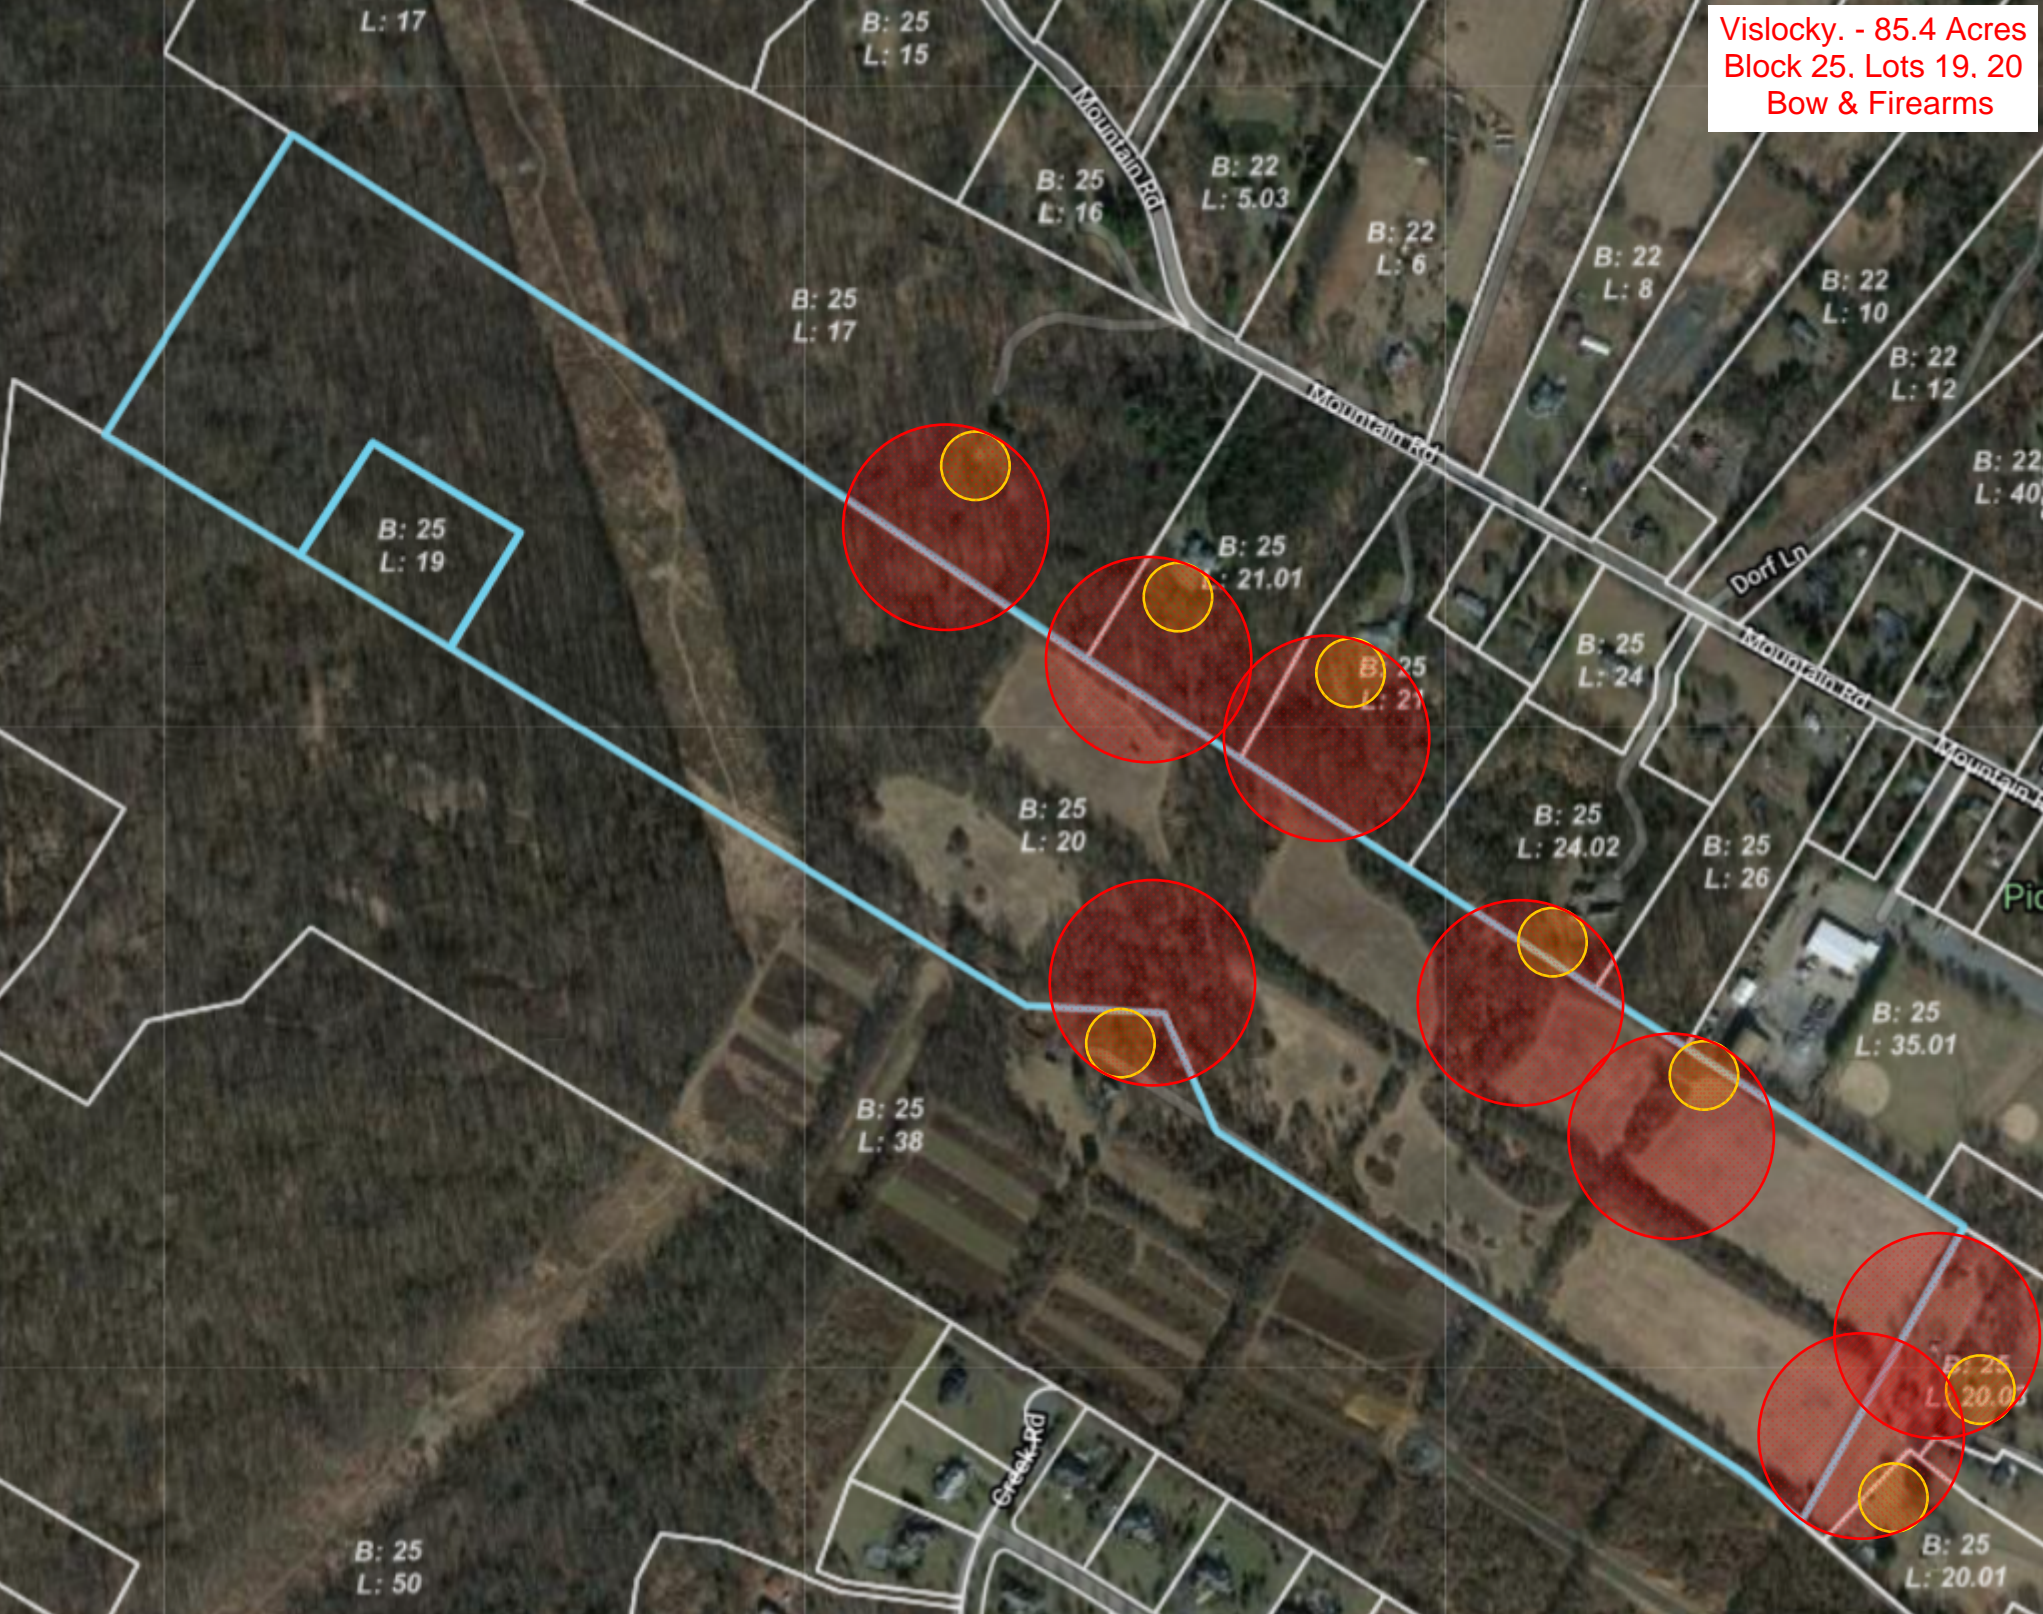

Dreahook Rd. – 8.5 Acres
Block 44, Lot 4.03
Bow Only

600' special
safety zone

B: 44
L: 4.02

B: 45
L: 27.01

B: 44
L: 5

26 Holland Brook Rd – 47.8 Acres
Block 53, Lot 7.9
Bow & Firearms

Van Neste Dr – 35.2 Acres
Block 75, Lot 17.90
Bow Only

25 Holland Brook Rd – 35.8 Acres
Block 46, Lot 10.99
Bow & Firearms

Vislocky. - 85.4 Acres
Block 25. Lots 19, 20
Bow & Firearms

River Trail – 69 Acres
Block 72, Lot 36.99
Bow & Firearms

Dreahook Rd. – 22 Acres
Block 44, Lot 4.04
Bow & Firearms

600' special safety zone

B: 44
L: 4.02

B: 44
L: 5

B: 44
L: 5

B: 44
L: 6

B: 44
L: 6

B: 44
L: 6

B: 44
L: 4.02

B: 44
L: 6.01

B: 44
L: 7

B: 44
L: 6.01

Dreahook Rd

Whitehouse – 19.7 Acres
Block 13, Lot 21
Bow & Firearms

B: 13
L: 8

B: 13
L: 22

B: 13
L: 22