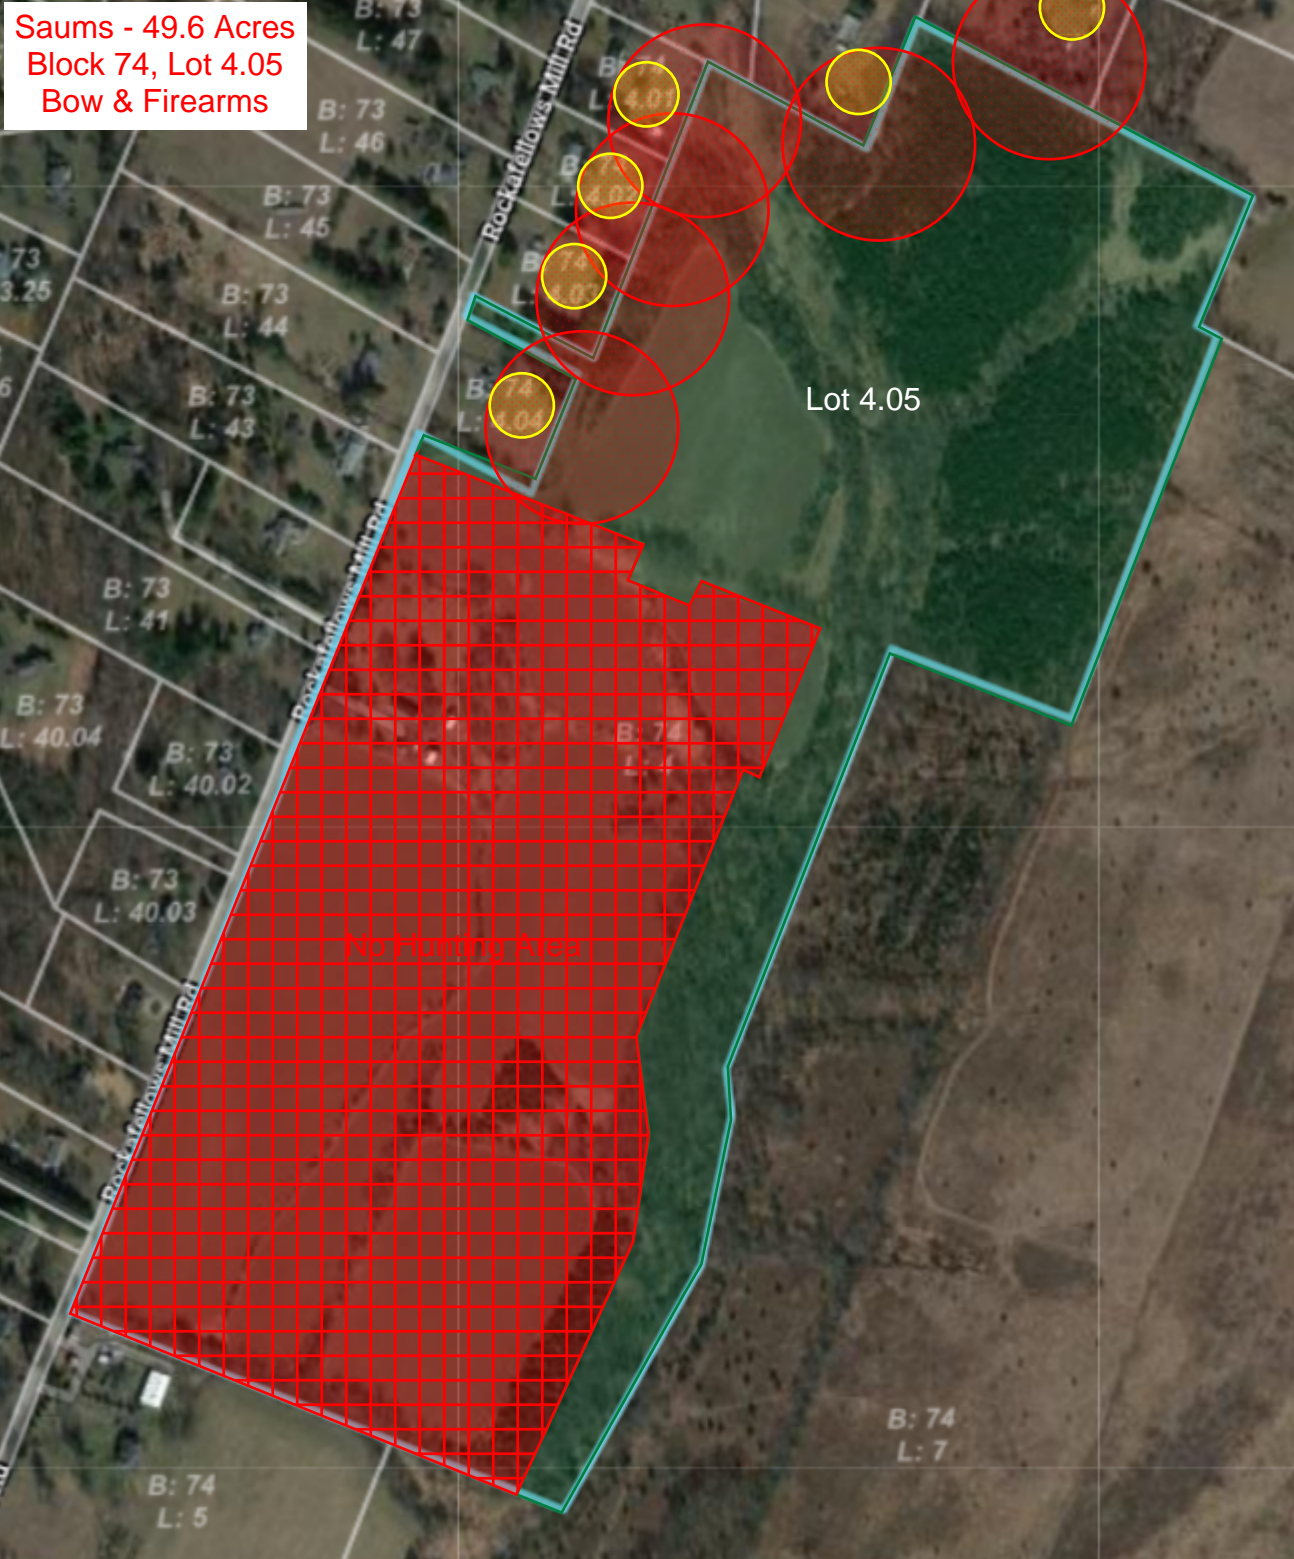

Dreahook Rd. – 8.5 Acres
Block 44, Lot 4.03
Bow Only

600' special
safety zone

B: 44
L: 4.02

B: 45
L: 27.01

B: 44
L: 5

26 Holland Brook Rd – 47.8 Acres
Block 53, Lot 7.9
Bow & Firearms

Van Neste Dr – 35.2 Acres
Block 75, Lot 17.90
Bow Only

B: 21
L: 30

Van Horne Rd

B: 21
L: 15

B: 21
L: 17

B: 21
L: 30

B: 21
L: 19

B: 21
L: 19.07

B: 21
L: 18

B: 21

Miller Ln

Holland Brook Headwaters - 55.4 Acres
Block 45, Lot 26.06
Bow & Firearms

Lazy Brook Greenway
143.7 Acres
Block 94, Lot 8
Bow & Firearms

Saums - 49.6 Acres
Block 74, Lot 4.05
Bow & Firearms

Lot 4.05

No Hunting Area

B: 74
L: 7

B: 74
L: 5

B: 73
L: 47

B: 73
L: 46

B: 73
L: 45

B: 73
L: 44