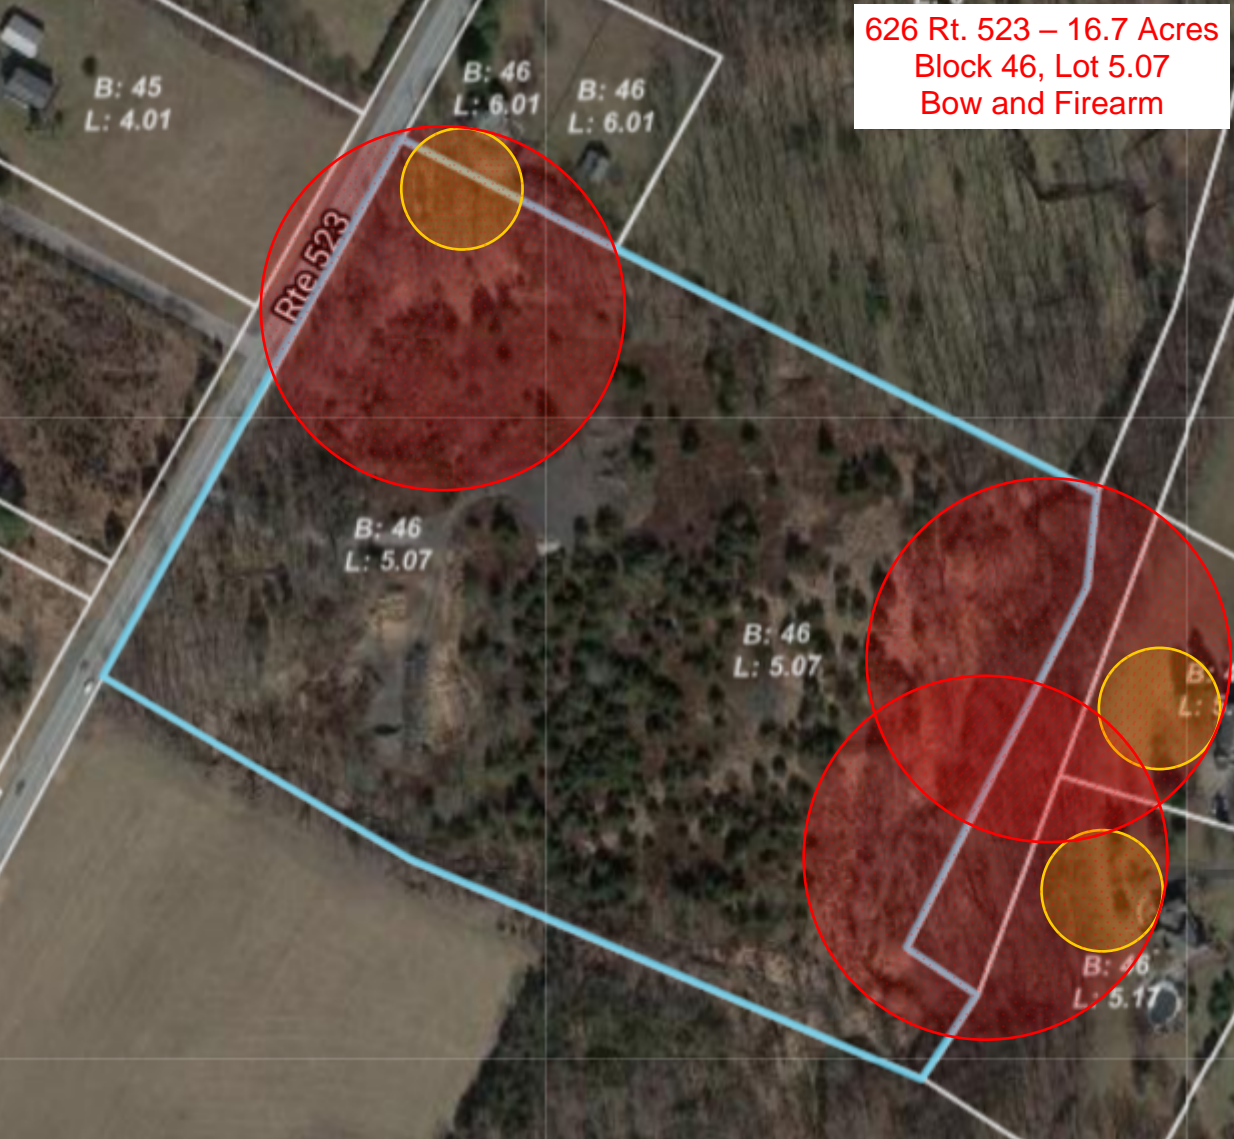

Dreahook Rd. – 8.5 Acres
Block 44, Lot 4.03
Bow Only

600' special
safety zone

B: 44
L: 4.02

B: 45
L: 27.01

B: 44
L: 5

26 Holland Brook Rd – 47.8 Acres
Block 53, Lot 7.9
Bow & Firearms

Van Neste Dr – 35.2 Acres
Block 75, Lot 17.90
Bow Only

25 Holland Brook Rd – 35.8 Acres
Block 46, Lot 10.99
Bow & Firearms

Vislocky. - 85.4 Acres
Block 25. Lots 19, 20
Bow & Firearms

River Trail – 69 Acres
Block 72, Lot 36.99
Bow & Firearms

Dreahook Rd. – 22 Acres
Block 44, Lot 4.04
Bow & Firearms

B: 38
L: 38.35

B: 38
L: 38.34

B: 38
L: 38.32

B: 38
L: 38.30

B: 38
L: 38.27

B: 38
L: 54.14

B: 38
L: 50.02

Thor Solberg Rd
50.7 Acres – Block 57, Lot 2
Bow & Firearms

626 Rt. 523 – 16.7 Acres
Block 46, Lot 5.07
Bow and Firearm

B: 45
L: 4.01

B: 46
L: 6.01

B: 46
L: 6.01

Rte 523

B: 46
L: 5.07

B: 46
L: 5.07

B: 46
L: 5.17