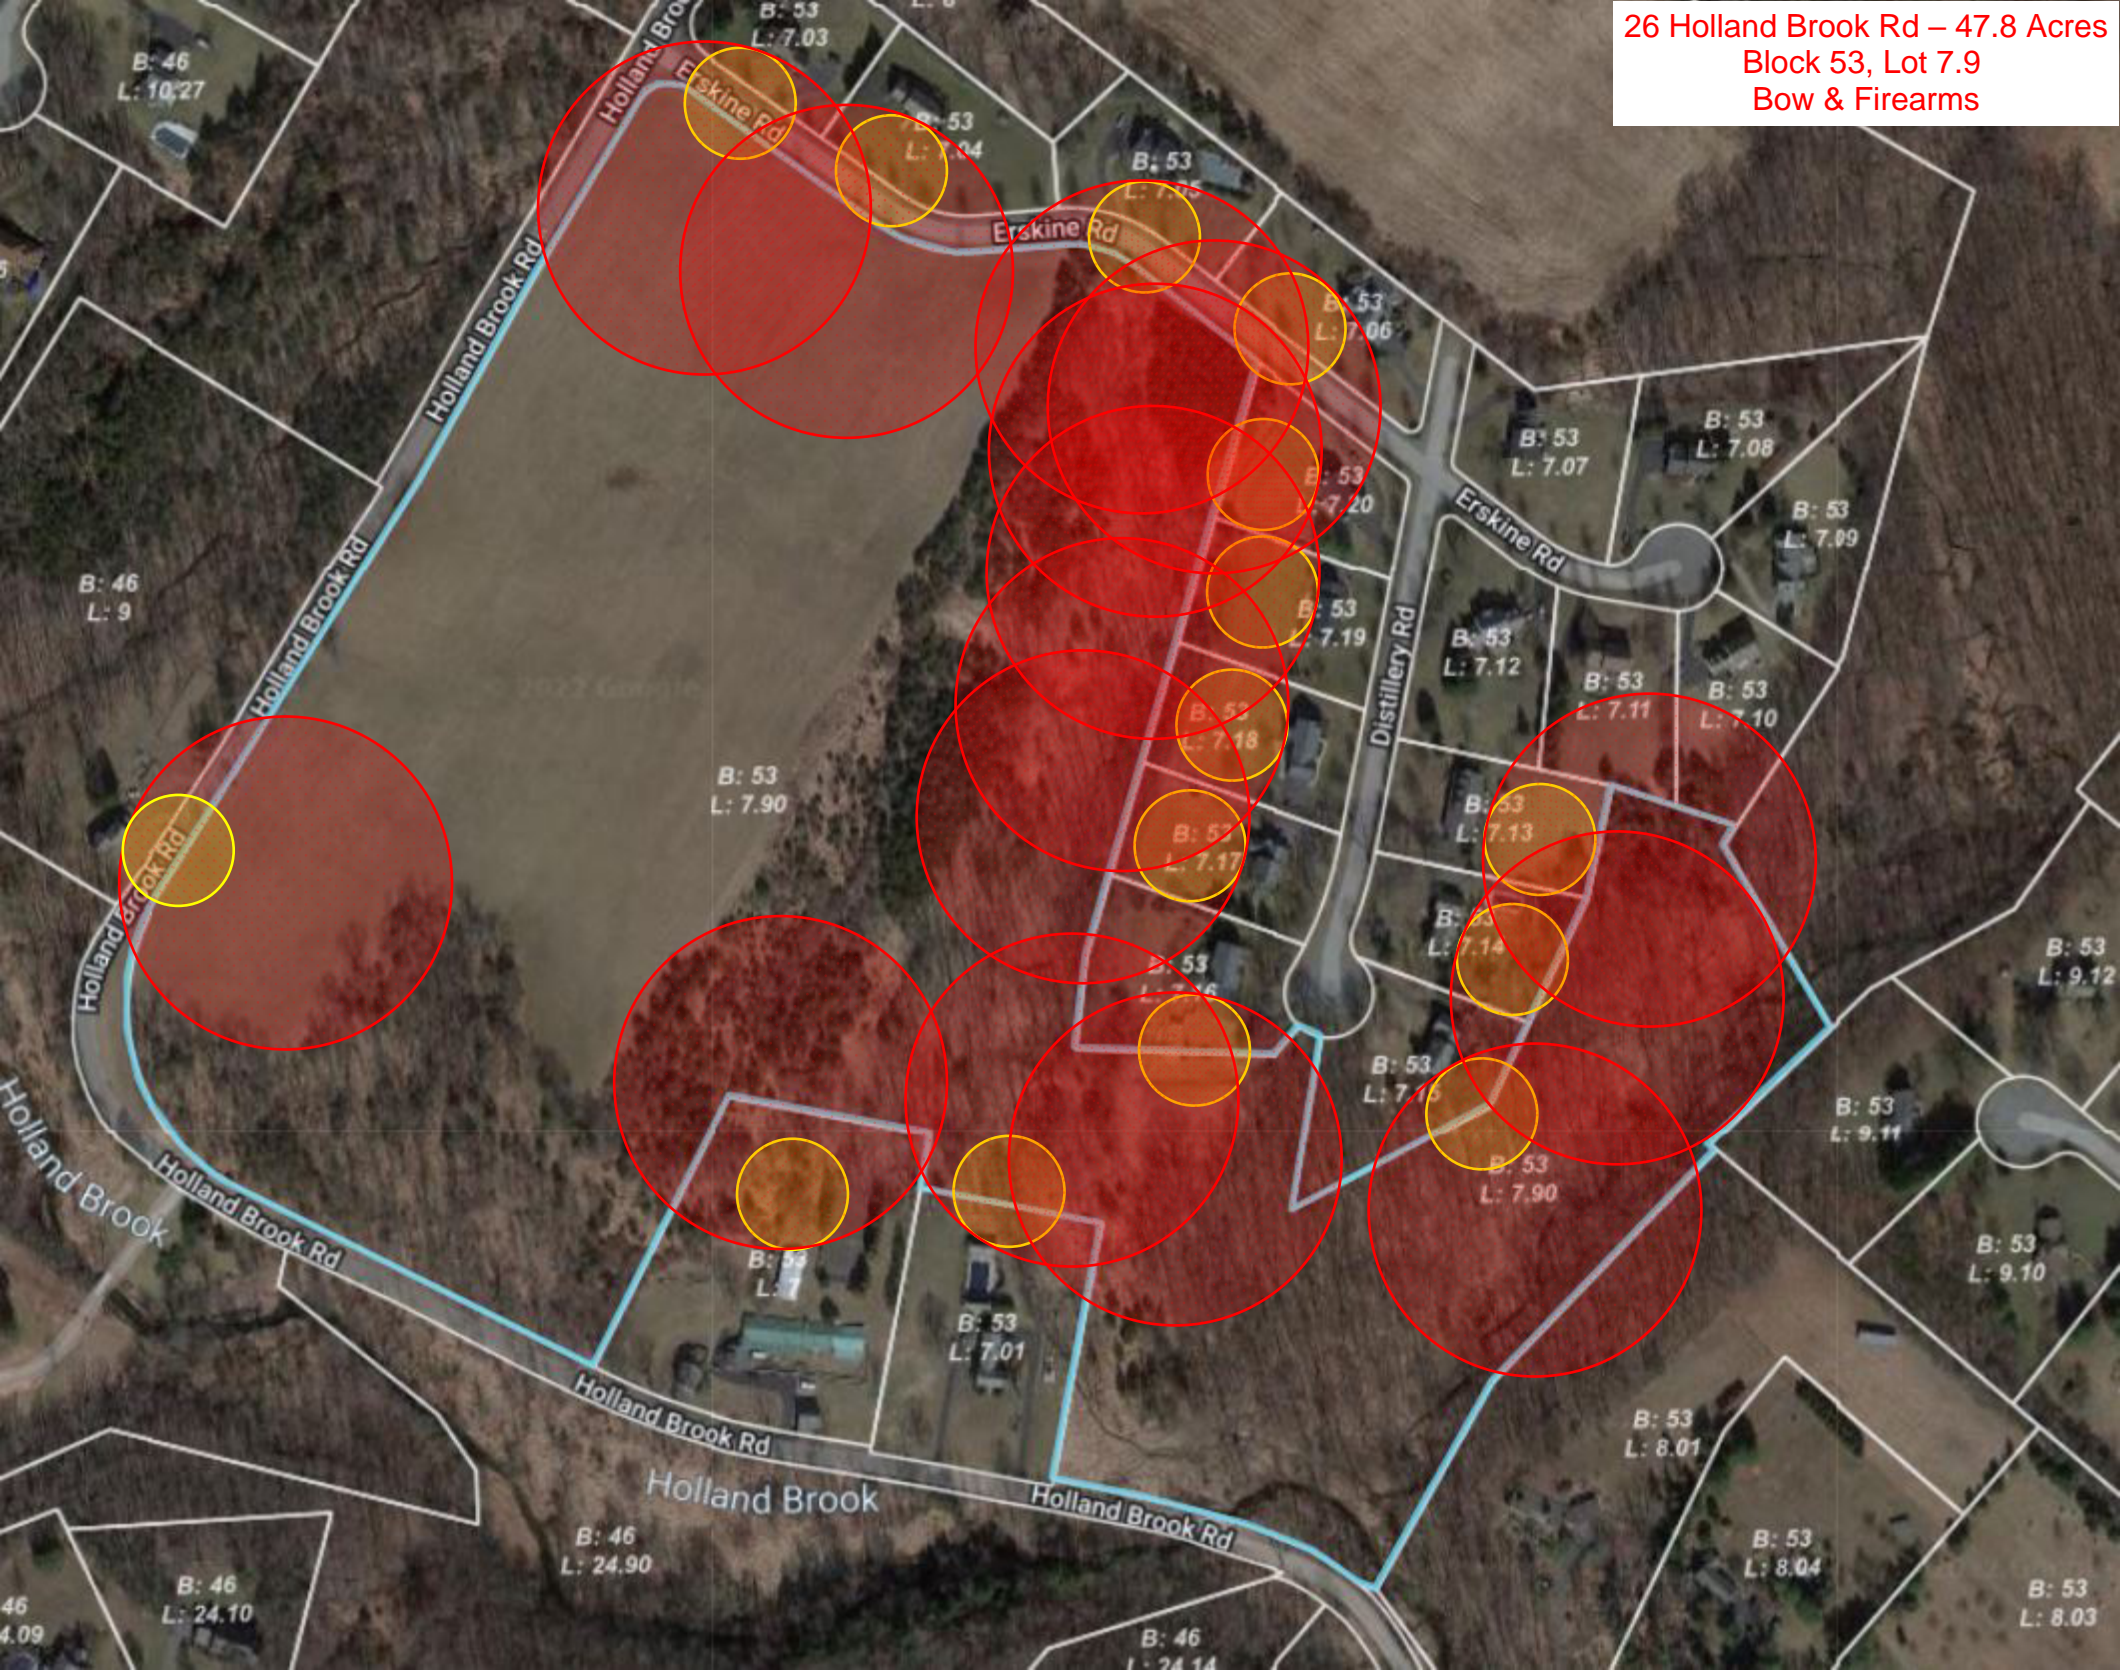

Dreahook Rd. – 8.5 Acres
Block 44, Lot 4.03
Bow Only

600' special
safety zone

B: 44
L: 4.02

B: 45
L: 27.01

B: 44
L: 5

26 Holland Brook Rd – 47.8 Acres
Block 53, Lot 7.9
Bow & Firearms

Van Neste Dr – 35.2 Acres
Block 75, Lot 17.90
Bow Only

25 Holland Brook Rd – 35.8 Acres
Block 46, Lot 10.99
Bow & Firearms

Vislocky. - 85.4 Acres
Block 25. Lots 19, 20
Bow & Firearms

River Trail – 69 Acres
Block 72, Lot 36.99
Bow & Firearms

Dreahook Rd. – 22 Acres
Block 44, Lot 4.04
Bow & Firearms

600' special safety zone

B: 44
L: 4.02

B: 44
L: 5

B: 44
L: 5

B: 44
L: 6

B: 44
L: 6

B: 44
L: 6

B: 44
L: 4.02

B: 44
L: 6.01

B: 44
L: 7

B: 44
L: 6.01

Dreahook Rd

Whitehouse – 19.7 Acres
Block 13, Lot 21
Bow & Firearms

B: 13
L: 8

B: 13
L: 22

B: 13
L: 22