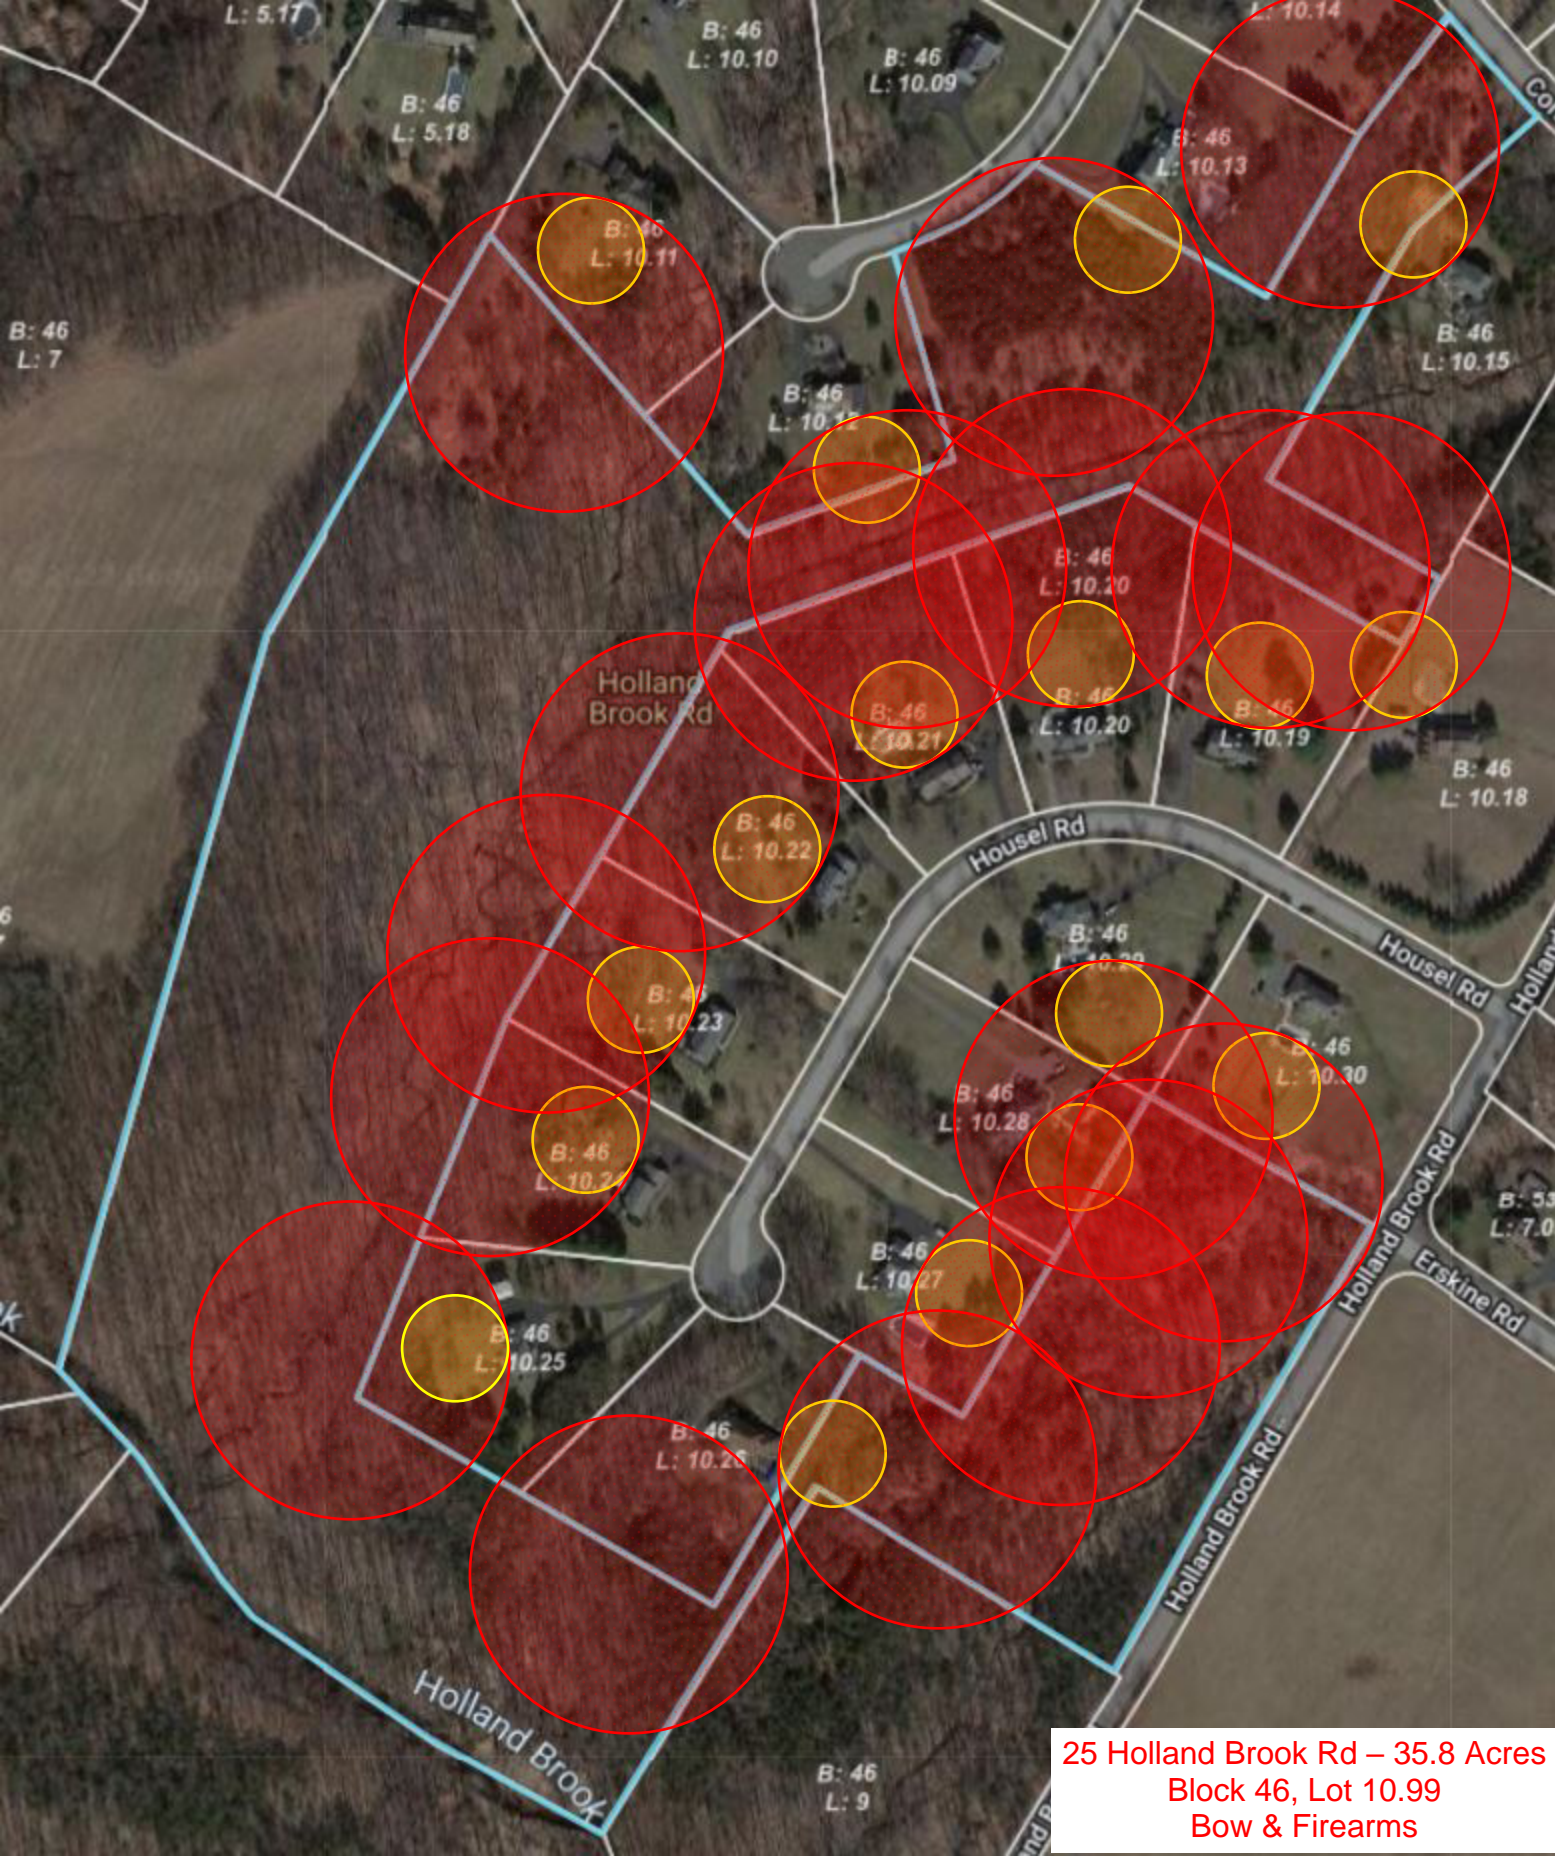

Dreahook Rd. – 8.5 Acres
Block 44, Lot 4.03
Bow Only

600' special
safety zone

B: 44
L: 4.02

B: 45
L: 27.01

B: 44
L: 5

26 Holland Brook Rd – 47.8 Acres
Block 53, Lot 7.9
Bow & Firearms

Van Neste Dr – 35.2 Acres
Block 75, Lot 17.90
Bow Only

25 Holland Brook Rd – 35.8 Acres
Block 46, Lot 10.99
Bow & Firearms

Vislocky. - 85.4 Acres
Block 25. Lots 19, 20
Bow & Firearms

River Trail – 69 Acres
Block 72, Lot 36.99
Bow & Firearms

Dreahook Rd. – 22 Acres
Block 44, Lot 4.04
Bow & Firearms

600' special safety zone

B: 44
L: 4.02

B: 44
L: 5

B: 44
L: 5

B: 44
L: 6

B: 44
L: 6

B: 44
L: 6

B: 44
L: 4.02

B: 44
L: 6.01

B: 44
L: 7

B: 44
L: 6.01

Dreahook Rd

Whitehouse – 19.7 Acres
Block 13, Lot 21
Bow & Firearms

B: 13
L: 8

B: 13
L: 22

B: 13
L: 22