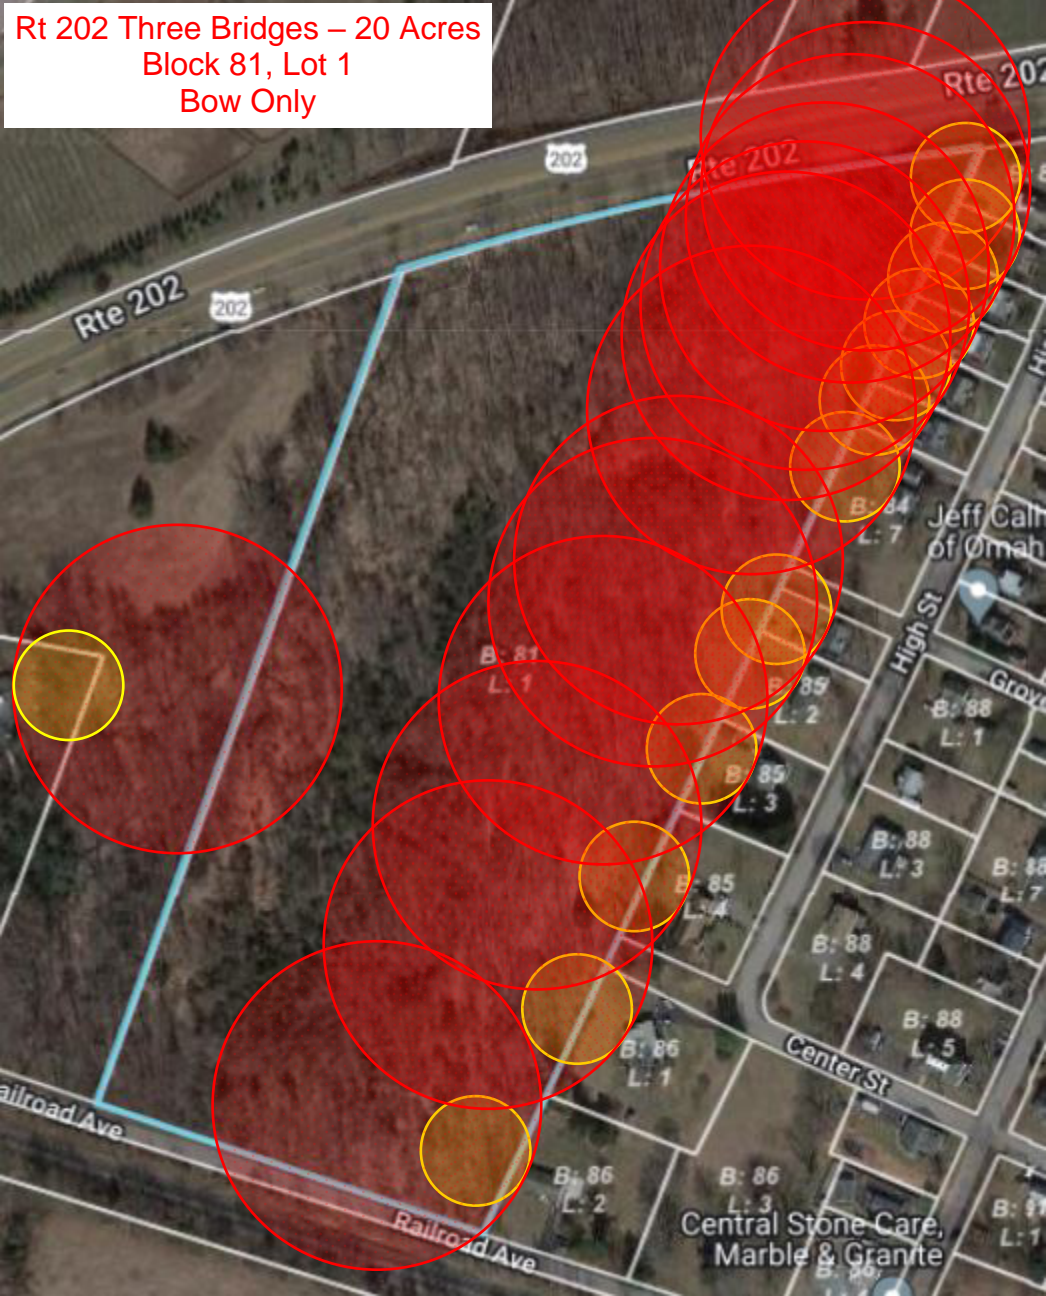

Rt 202 Three Bridges – 20 Acres
Block 81, Lot 1
Bow Only