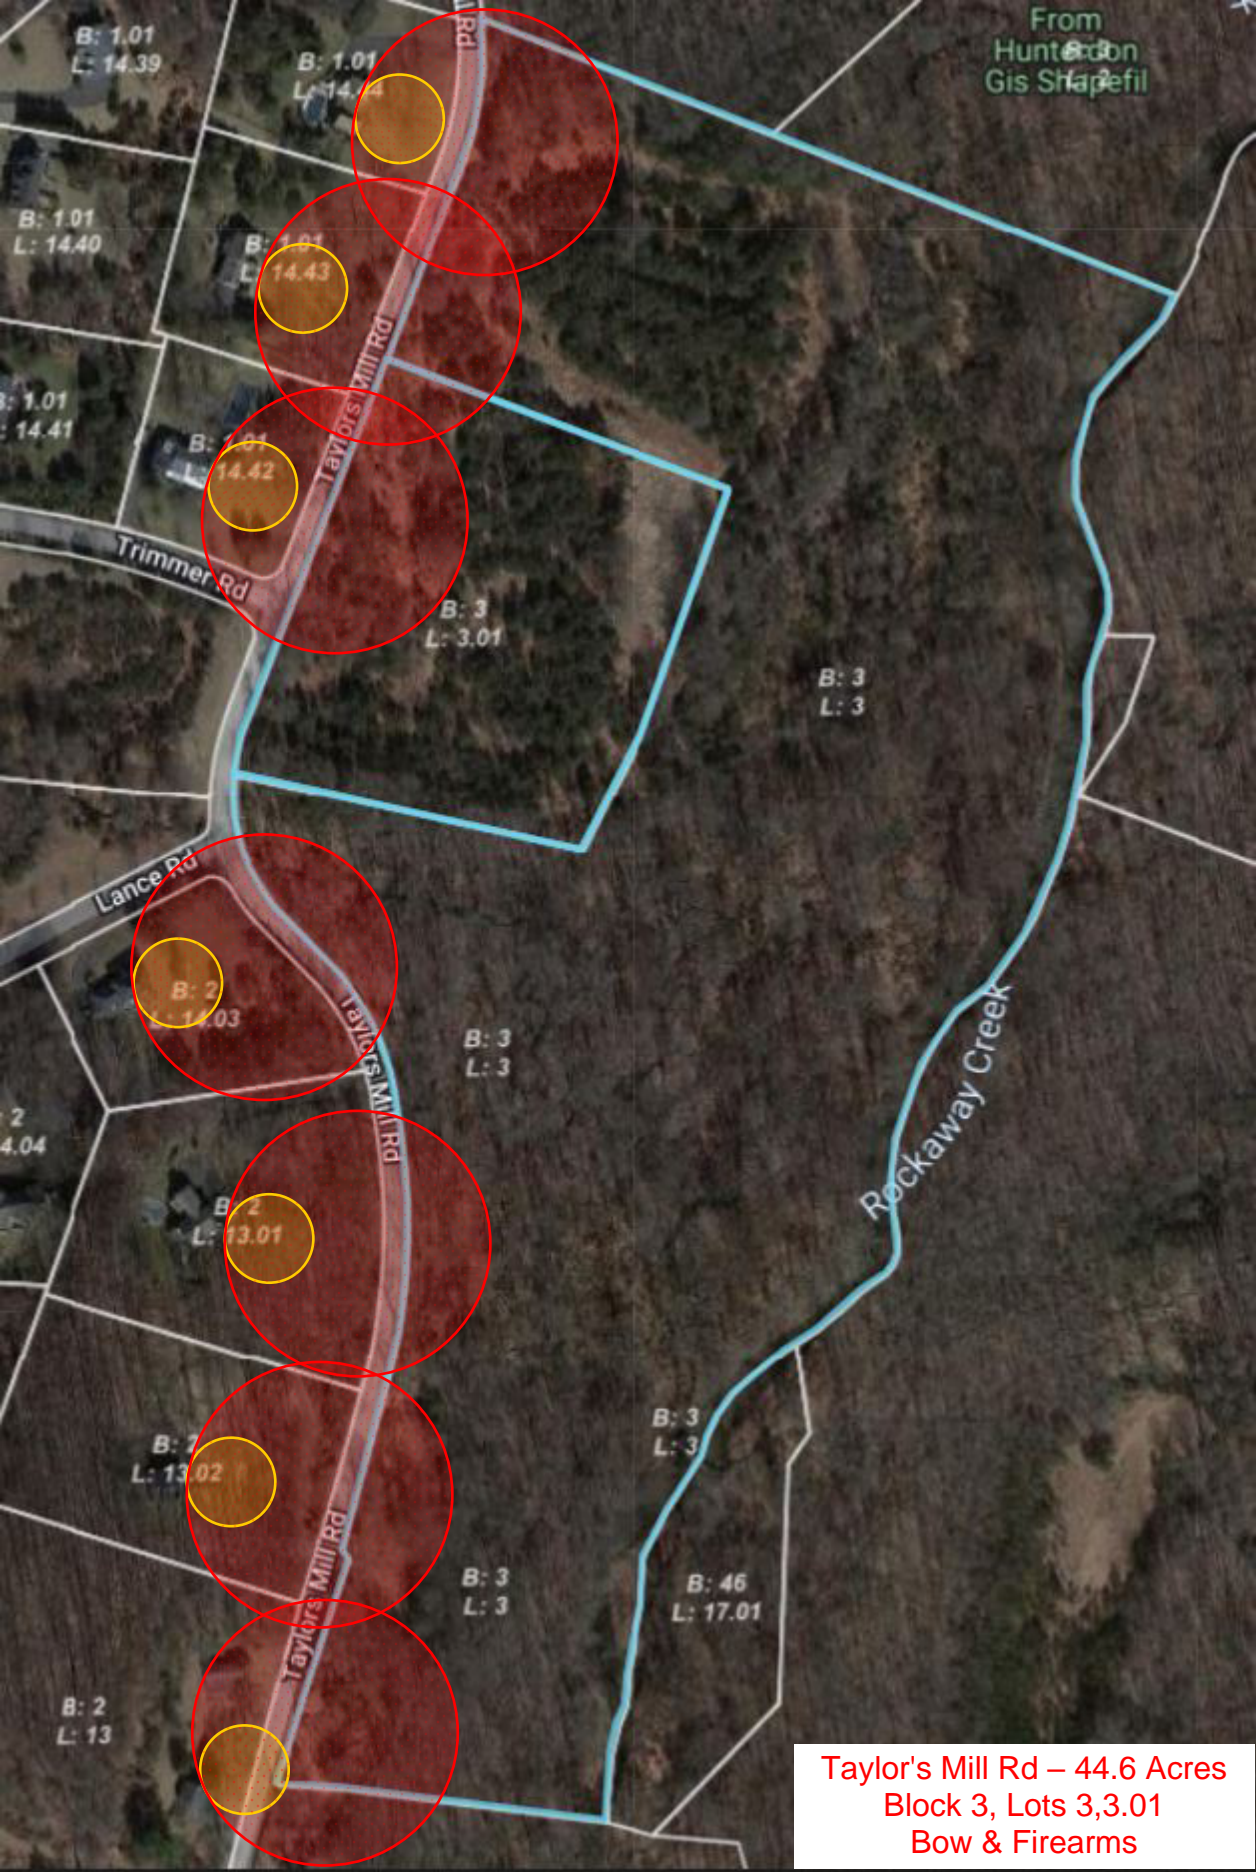

From
Hunterdon
Gis Shapefil

Taylor's Mill Rd – 44.6 Acres
Block 3, Lots 3,3.01
Bow & Firearms