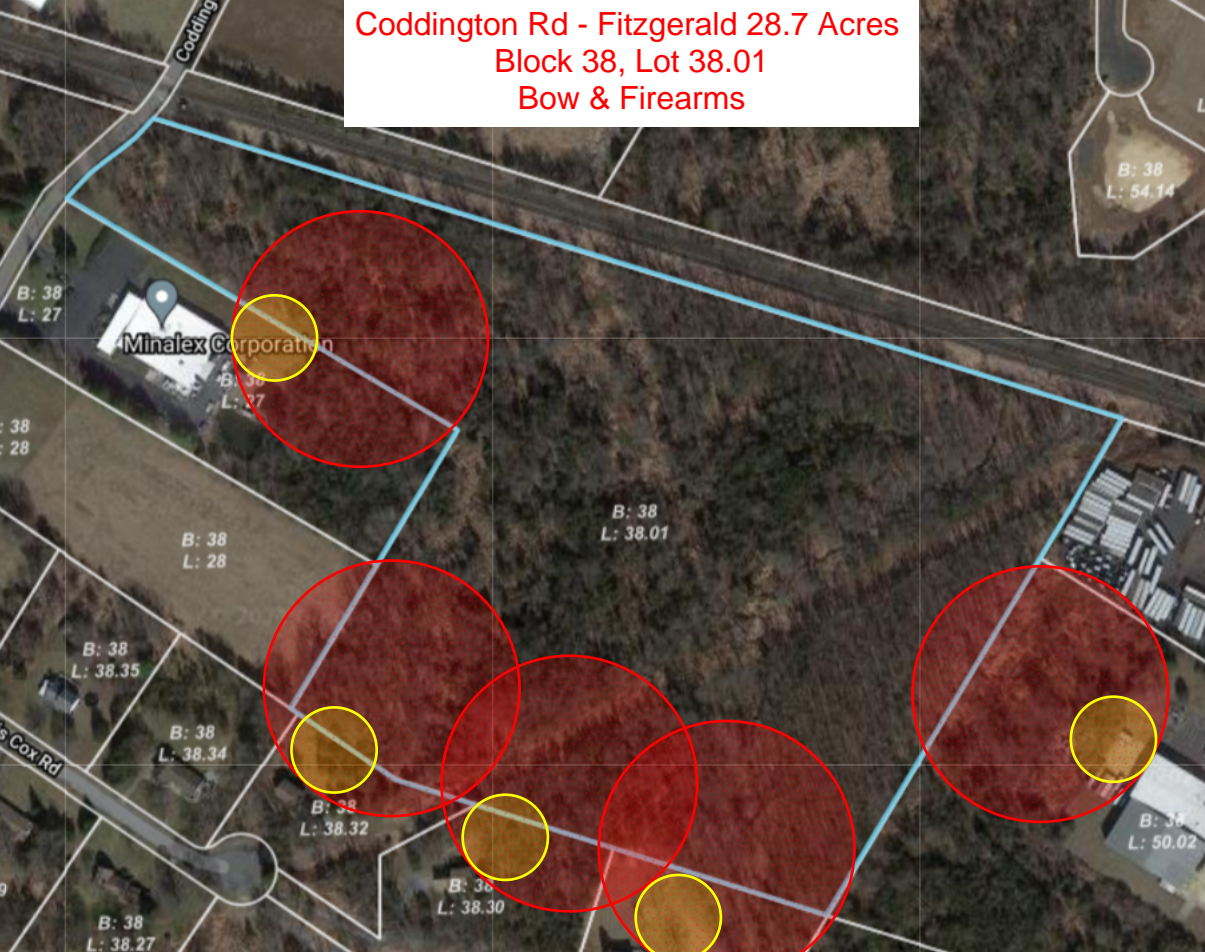

Coddington Rd - Fitzgerald 28.7 Acres
Block 38, Lot 38.01
Bow & Firearms

B: 38
L: 27

Minalex Corporation

B: 38
L: 27

B: 38
L: 28

B: 38
L: 28

B: 38
L: 38.01

B: 38
L: 38.35

B: 38
L: 38.34

B: 38
L: 38.32

B: 38
L: 38.30

B: 38
L: 38.27

B: 38
L: 54.14

B: 38
L: 50.02