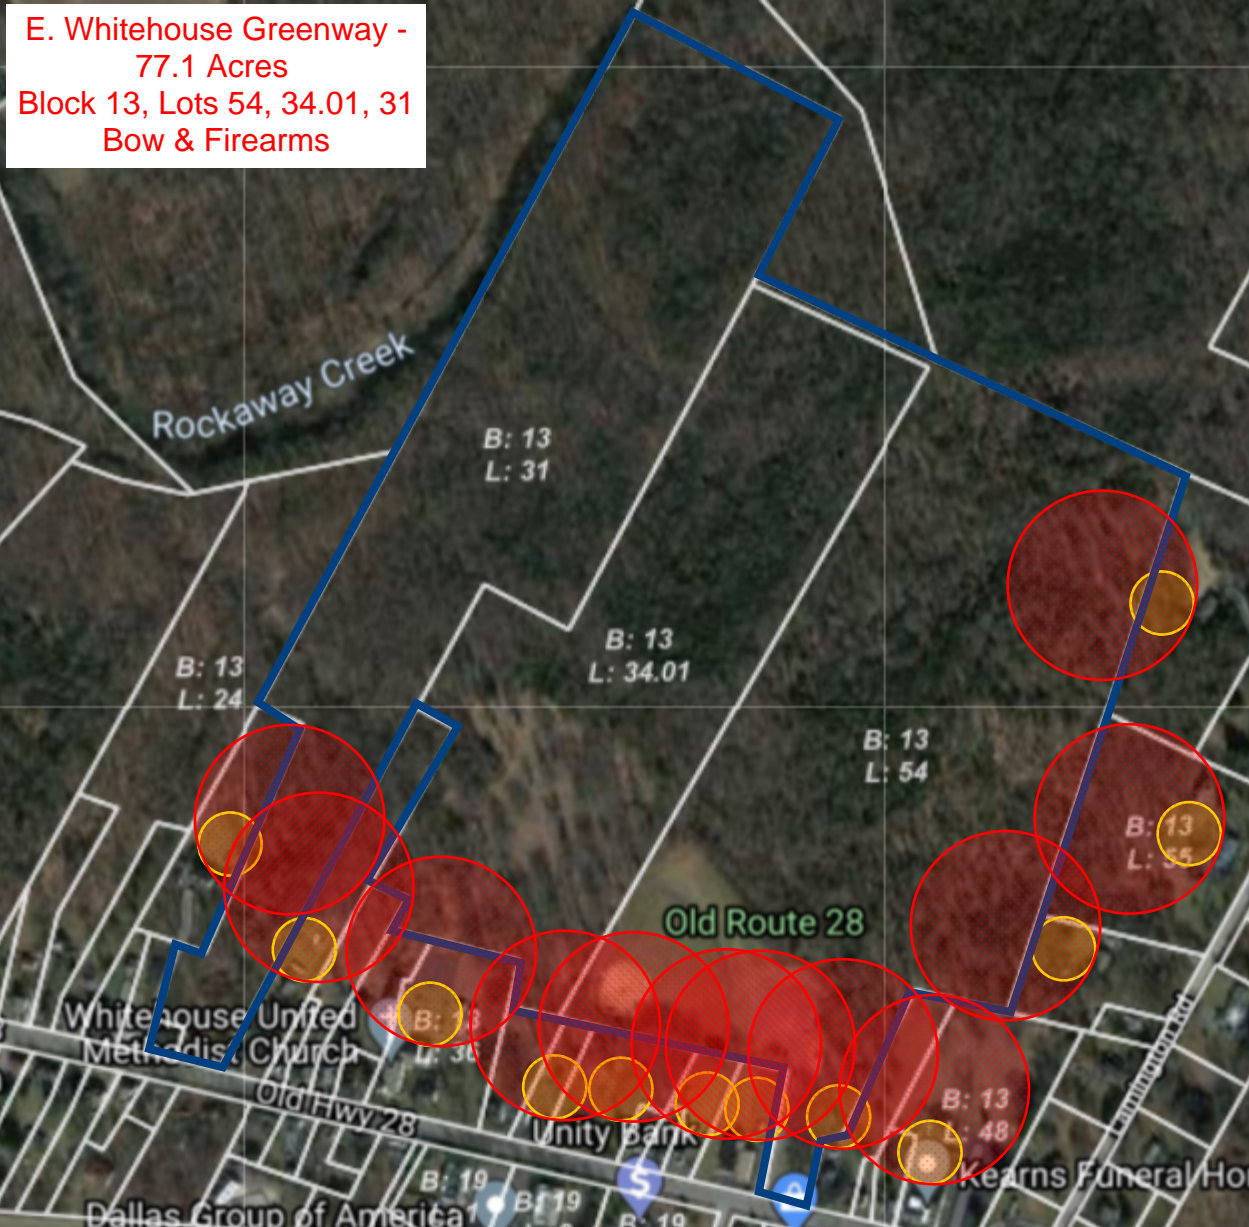

B: 63
L: 66

B: 63
L: 68

Landlocked
Open Space

B: 63
L: 24

B: 63
L: 23

B: 63
L: 25

B: 63
L: 25

B: 63
L: 27

Wood Lot

Round Mountain - 31.2 Acres
Block 63, Lots 24,27,66,68
Bow & Firearms

E. Whitehouse Greenway -
77.1 Acres
Block 13, Lots 54, 34.01, 31
Bow & Firearms

Chambers Brook - 13.2 Acres
Block 39, Lot 14.02
Bow & Firearms