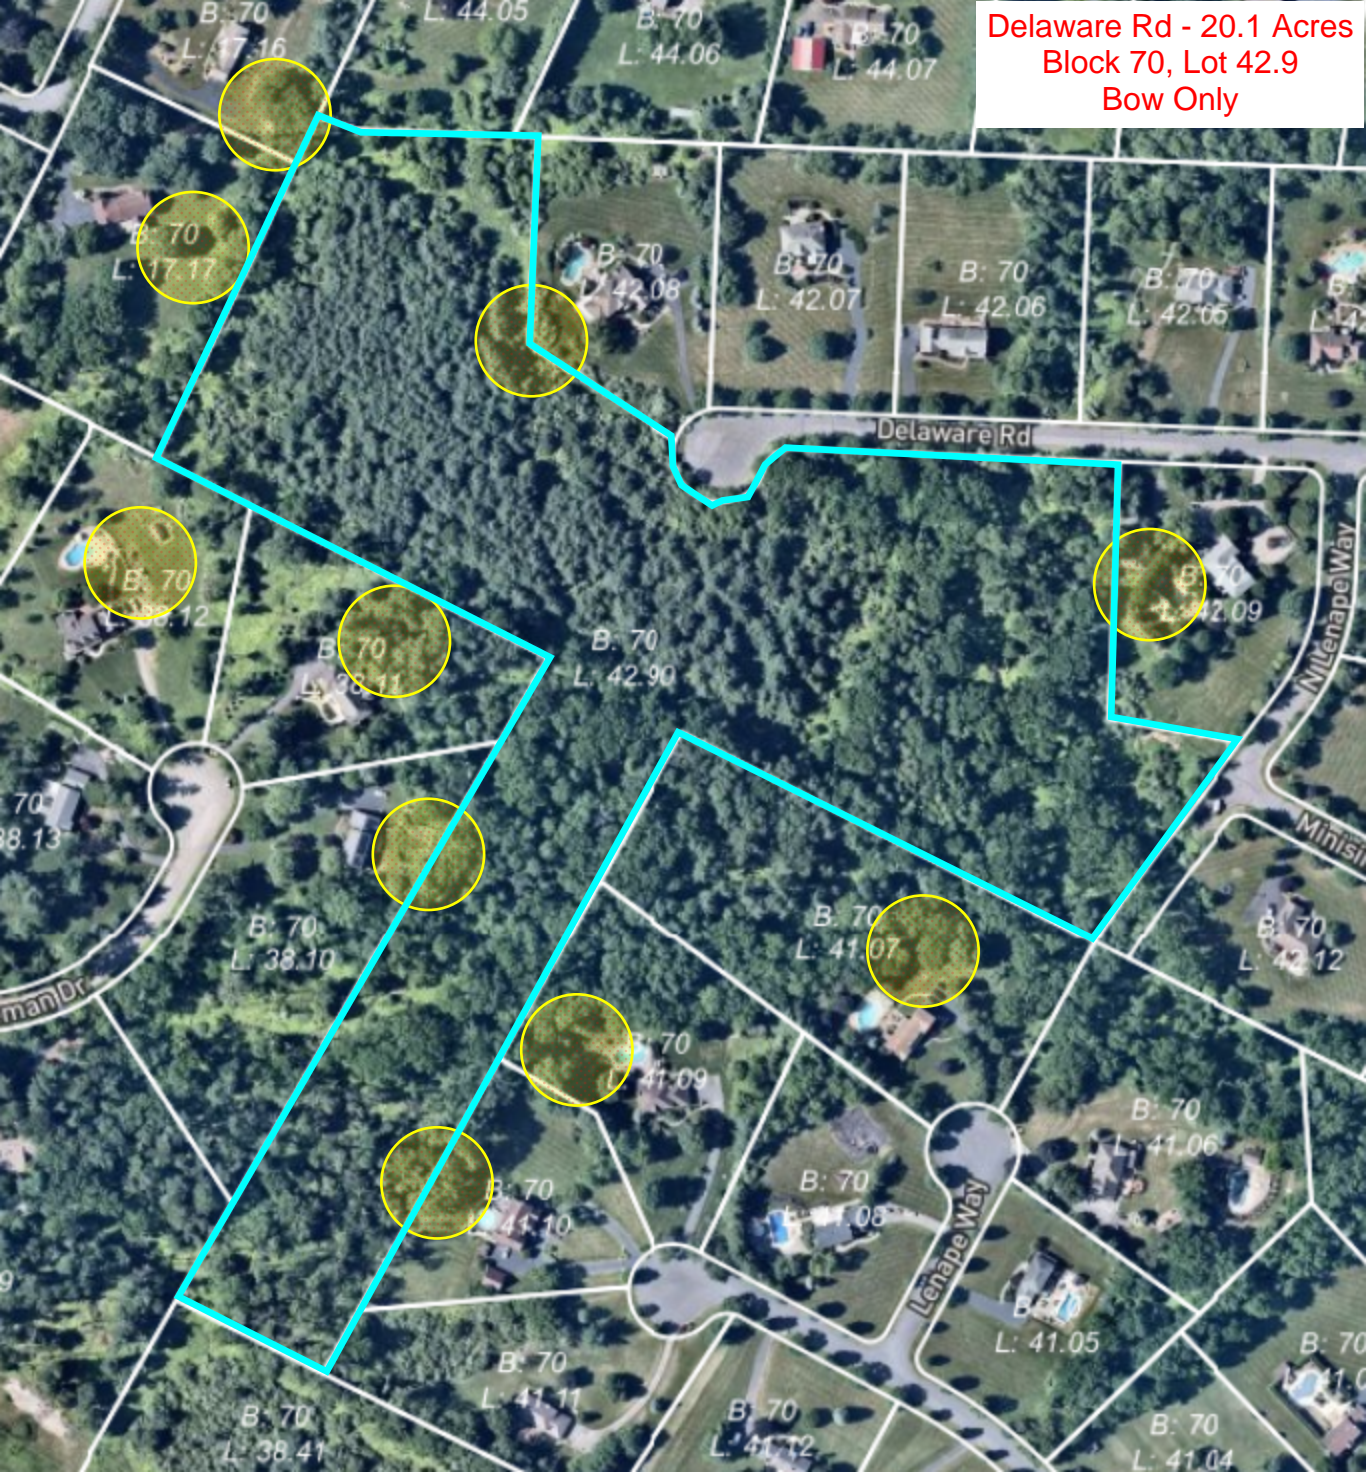

Stover Way - 25.8 Acres
Block 75, Lot 6.14
Bow Only

Hillcrest/MorningStar - 63.5 Acres
Block 66, Lot 25.99
Bow Only

Groendyke - 25 Acres
Block 55, Lot 7.09
Bow Only

Forest Hill - 23.25 Acres
Block 93, Lot 1
Bow Only

Delaware Rd - 20.1 Acres
Block 70, Lot 42.9
Bow Only

Pleasant Run/Chamberlain - 27.7 Acres
Block 64, Lot 41
Bow & Firearms