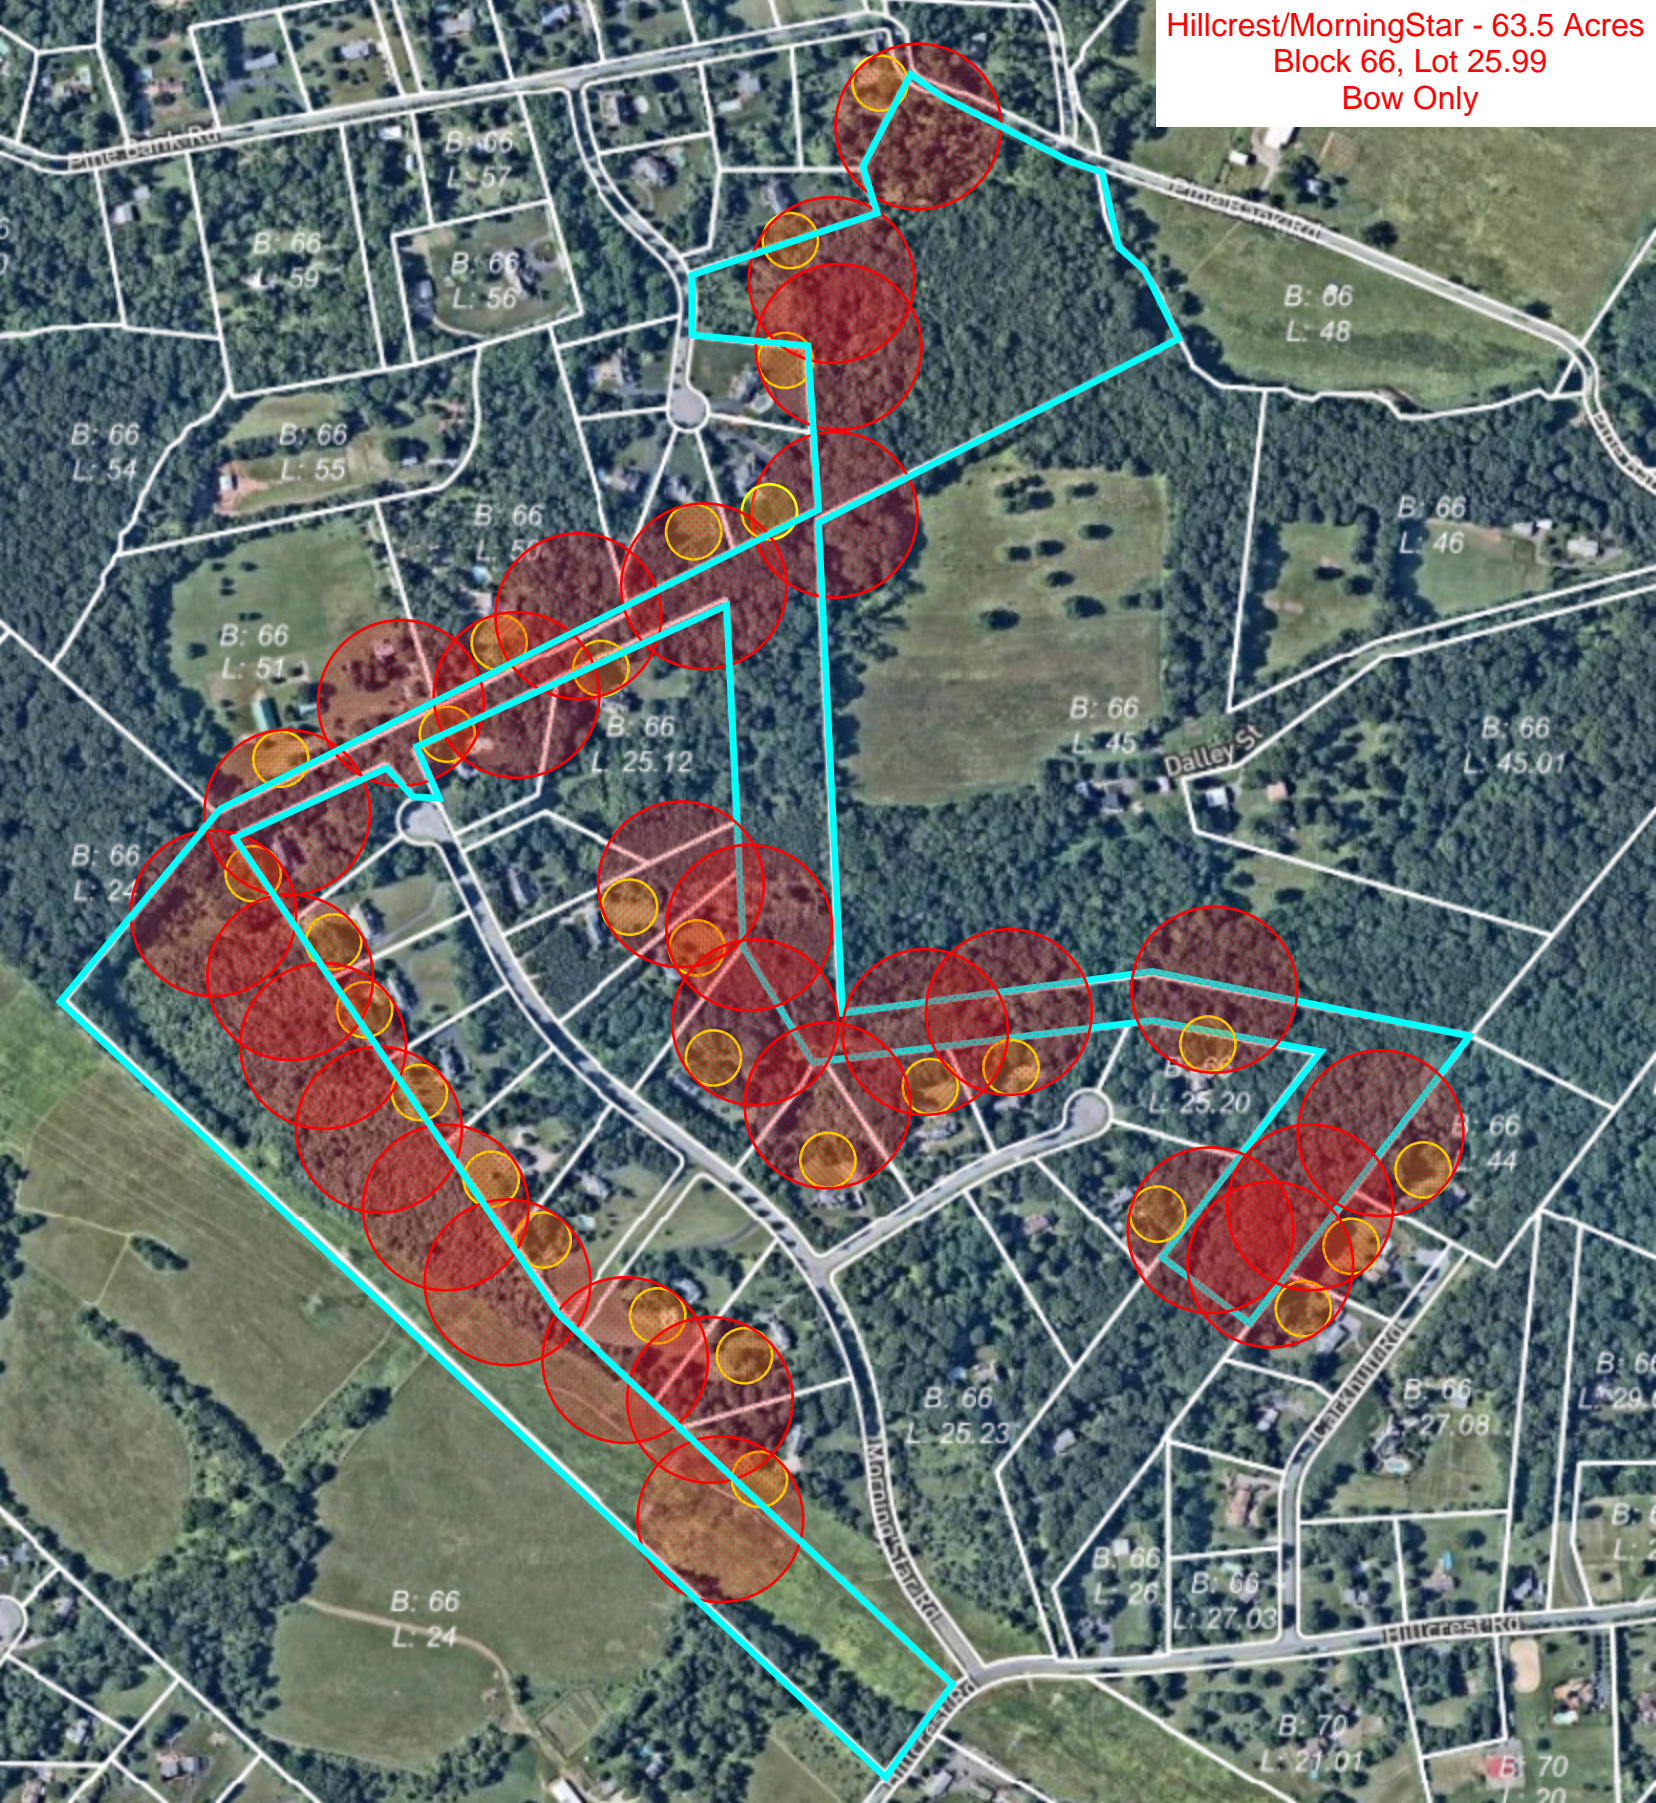

Stover Way - 25.8 Acres
Block 75, Lot 6.14
Bow Only

Hillcrest/MorningStar - 63.5 Acres
Block 66, Lot 25.99
Bow Only

Groendyke - 25 Acres
Block 55, Lot 7.09
Bow Only

Forest Hill - 23.25 Acres
Block 93, Lot 1
Bow Only

Delaware Rd - 20.1 Acres
Block 70, Lot 42.9
Bow Only

Pleasant Run/Chamberlain - 27.7 Acres
Block 64, Lot 41
Bow & Firearms