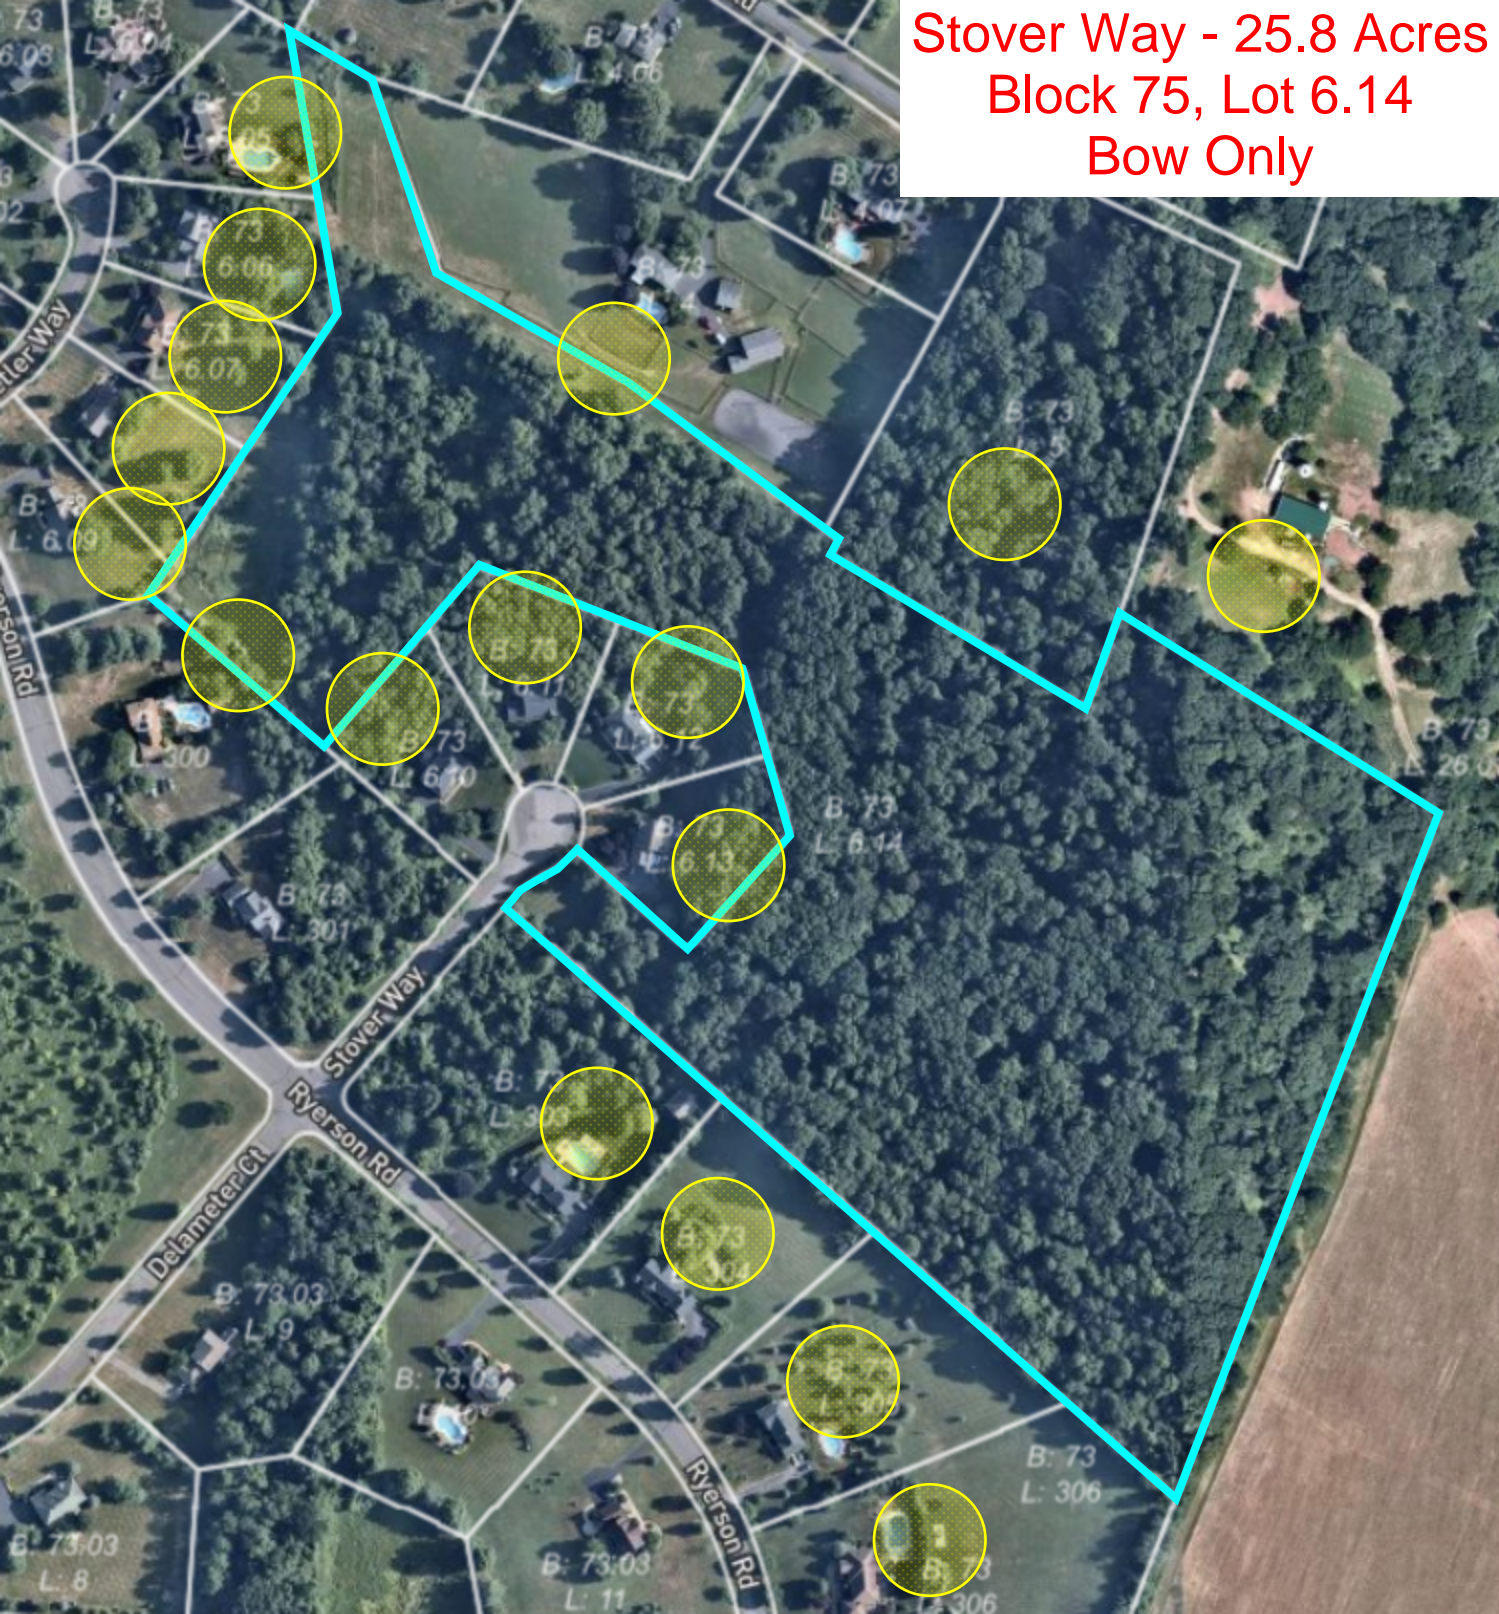

Stover Way - 25.8 Acres
Block 75, Lot 6.14
Bow Only

Hillcrest/MorningStar - 63.5 Acres
Block 66, Lot 25.99
Bow Only

Groendyke - 25 Acres
Block 55, Lot 7.09
Bow Only

Forest Hill - 23.25 Acres
Block 93, Lot 1
Bow Only

Delaware Rd - 20.1 Acres
Block 70, Lot 42.9
Bow Only

Pleasant Run/Chamberlain - 27.7 Acres
Block 64, Lot 41
Bow & Firearms