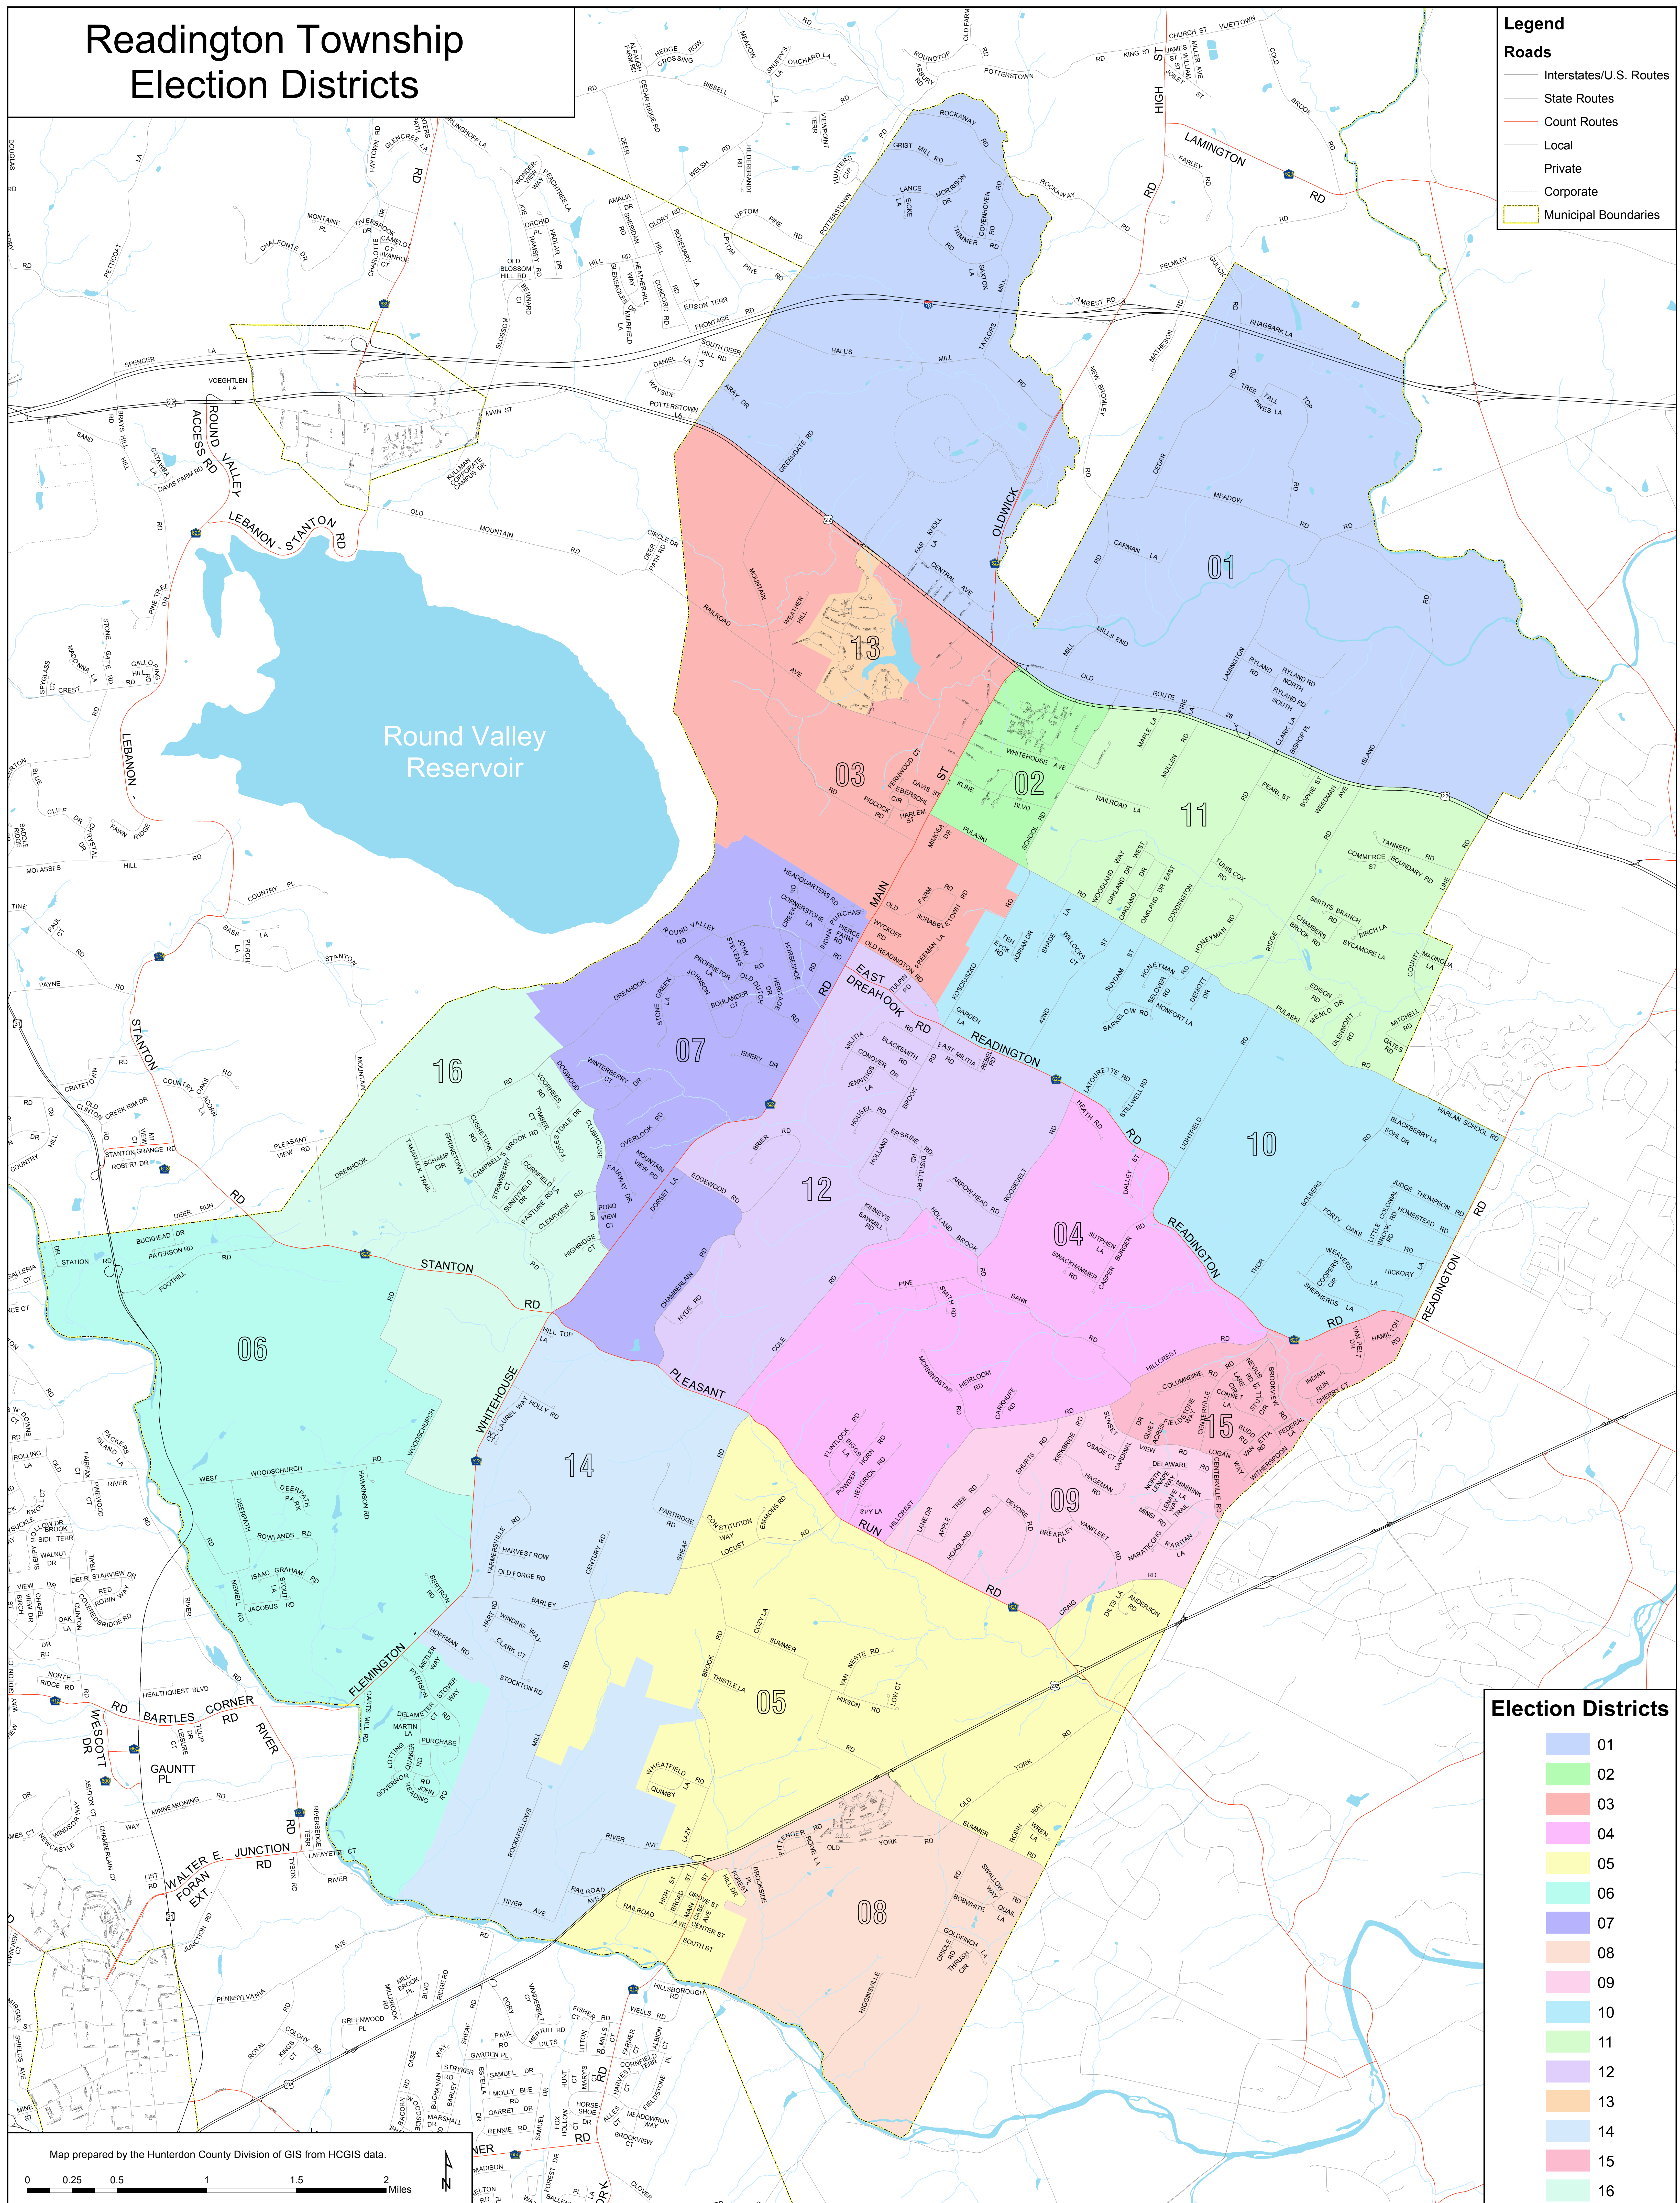

Readington Township Election Districts

Legend

Roads

- Interstates/U.S. Routes
- State Routes
- Count Routes
- Local
- Private
- Corporate
- ▭ Municipal Boundaries

Election Districts

- 01
- 02
- 03
- 04
- 05
- 06
- 07
- 08
- 09
- 10
- 11
- 12
- 13
- 14
- 15
- 16

Map prepared by the Hunterdon County Division of GIS from HCGIS data.

0 0.25 0.5 1 1.5 2 Miles